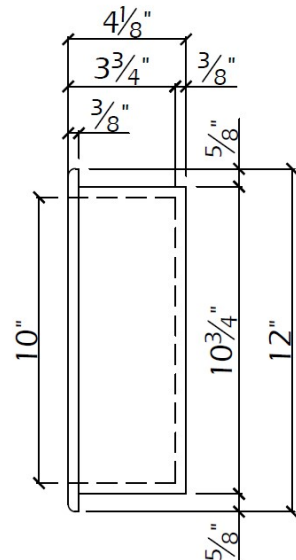

AC-1208BHS

BH ACCESSORY

RECESSED

LIGATURE RESISTANT ACCESSORY

Solid Surface Solutions

DESCRIPTION:

Dimensions: 8" x 12"

Installation Method: Recessed