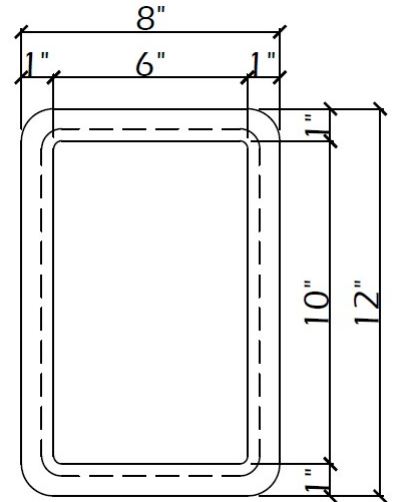

AC-1208BHS

BH ACCESSORY

RECESSED

LIGATURE RESISTANT ACCESSORY

Solid Surface Solutions

DESCRIPTION:

Dimensions: 8" x 12"

Installation Method: Recessed