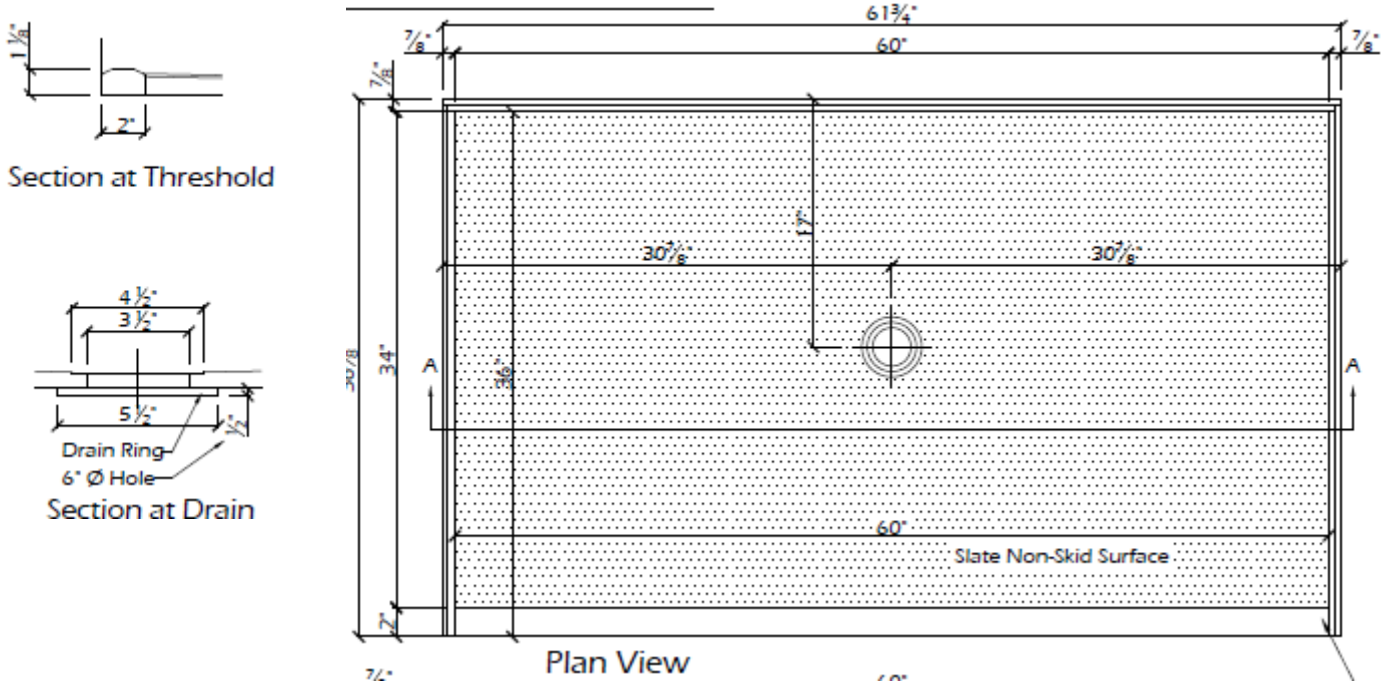

SB-3660LCCD-BH

BH SHOWER BASE

LOW CURB

LIGATURE-RESISTANT CENTER DRAIN

DESCRIPTION:

Interior Dimensions: 36" x 60"

Curb Type: Low Curb

Drain: Center Drain - custom drain location available

Compatible with the following Vendura ligature-resistant center drain covers:

500007

500008

ADA compliant

Textured Base—available in the solid and natural collection

Sanded Base—available in all Vendura colors and custom color matches

**View "Shower Base Options" document for additional design capabilities