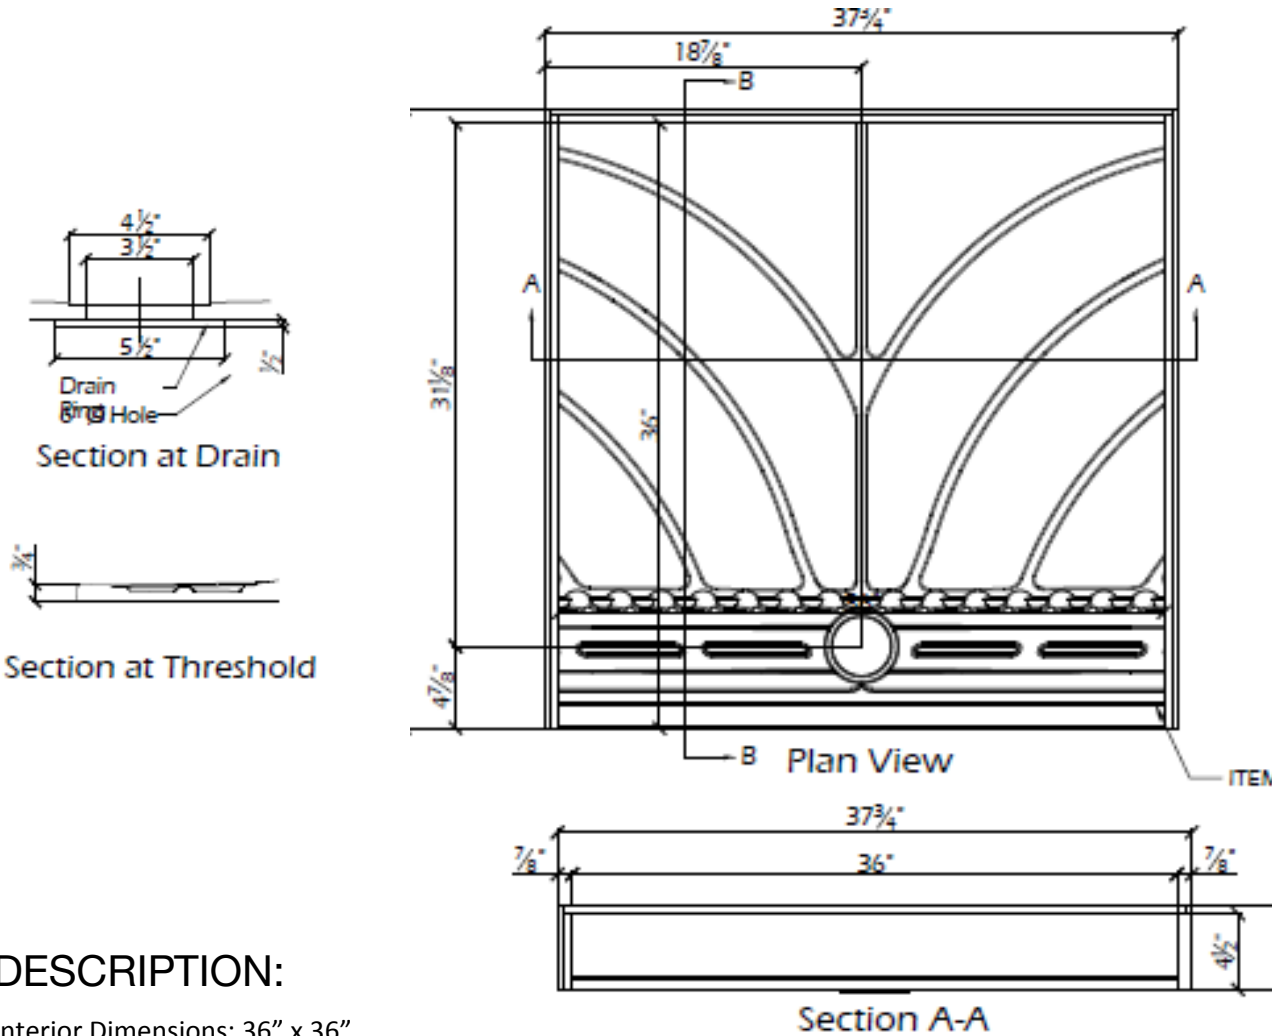

SB-3636FDTD

SHOWER BASE

LOW CURB

FRONT DUAL TRENCH DRAIN

DESCRIPTION:

Interior Dimensions: 36" x 36"

Curb Type: Low Curb

Drain: Front Dual Trench Drain

ADA compliant

Textured Base—available in the solid and natural collection

Sanded Base—available in all Vendura colors and custom color matches

Available with Ligature-Resistant Drain Option