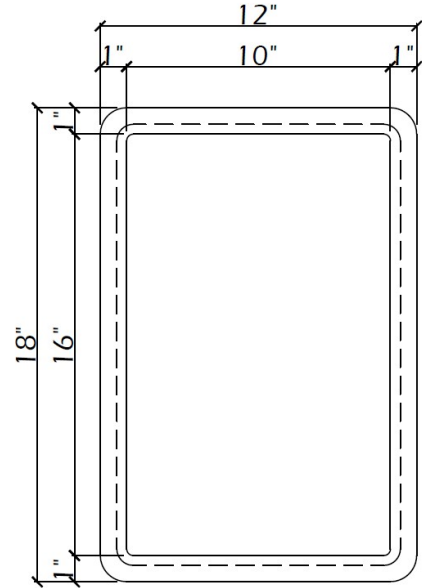

AC-1218BHS

BH ACCESSORY

RECESSED

LIGATURE RESISTANT ACCESSORY

Solid Surface Solutions

DESCRIPTION:

Dimensions: 12" x 18"

Installation Method: Recessed