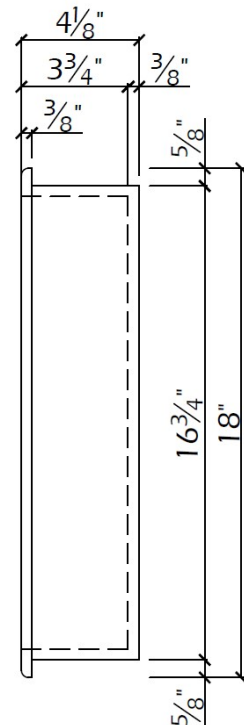

AC-1218BHS

BH ACCESSORY

RECESSED

LIGATURE RESISTANT ACCESSORY

Solid Surface Solutions

DESCRIPTION:

Dimensions: 12" x 18"

Installation Method: Recessed