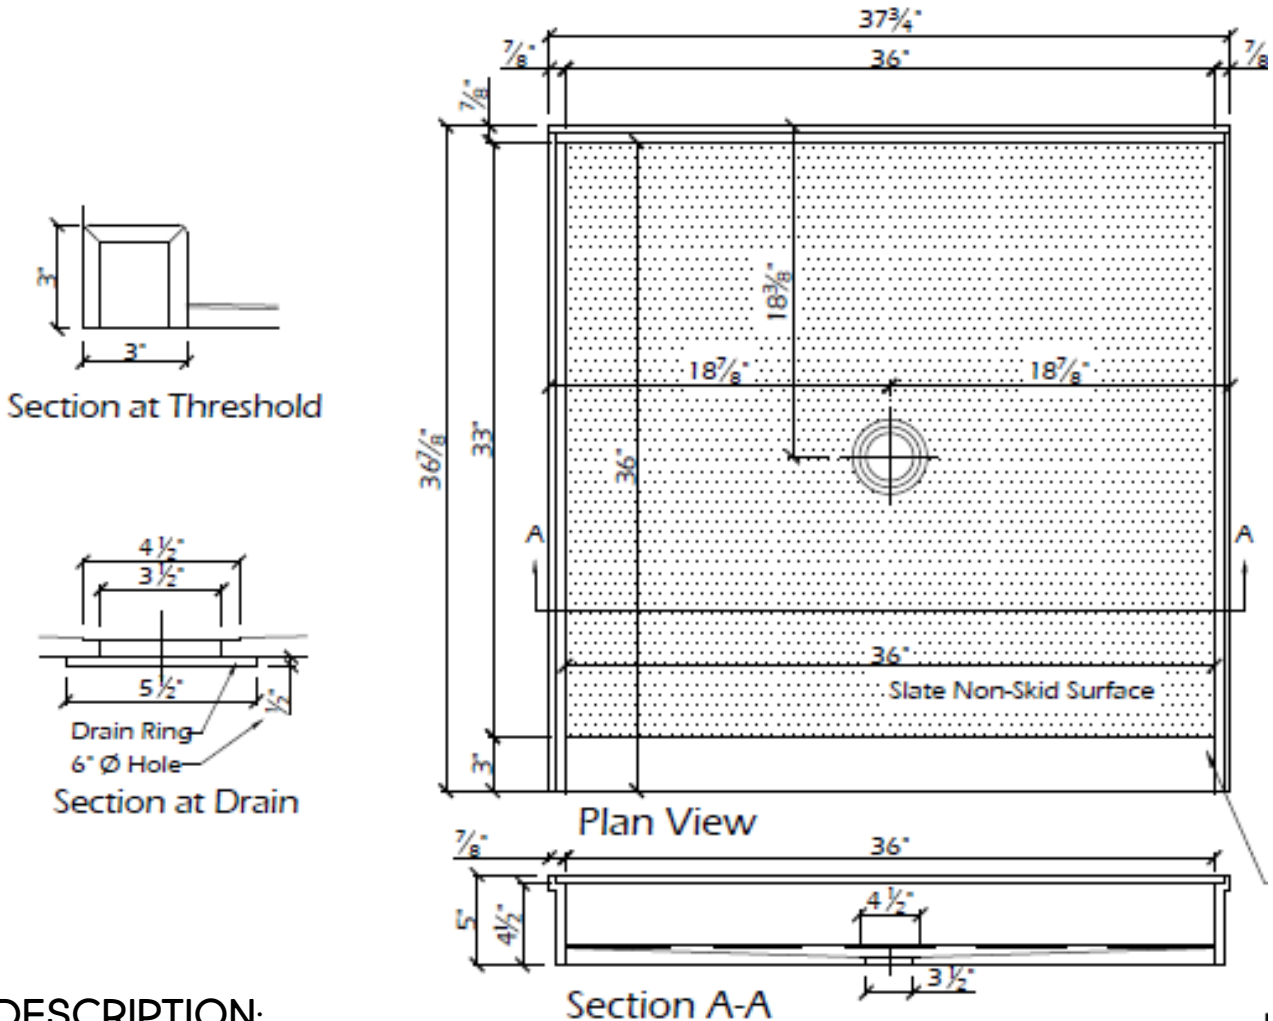

SB-3636FCCD

SHOWER BASE

FULL CURB

CENTER DRAIN

DESCRIPTION:

Interior Dimensions: 36" x 36"

Curb Type: Full Curb

Drain: Center Drain - custom drain location available

Not ADA compliant

Textured Base—available in the solid and natural collection

Sanded Base—available in all Vendura colors and custom color matches

Available with Ligature-Resistant Drain Option