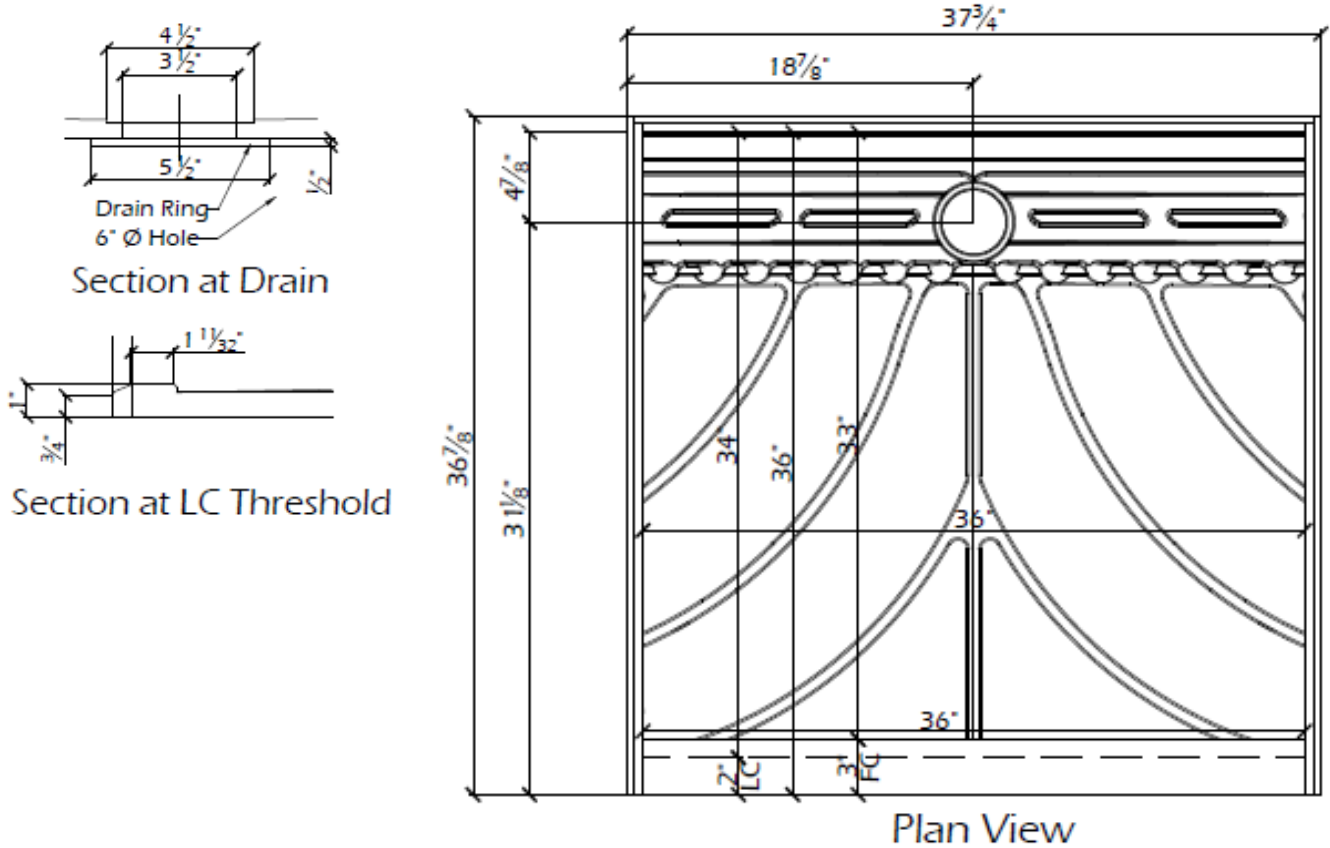

SB-3636RDTD-LC

SHOWER BASE

LOW CURB

REAR DUAL TRENCH DRAIN

DESCRIPTION:

Interior Dimensions: 36" x 36"

Curb Type: Low Curb

Drain: Rear Dual Trench Drain

ADA compliant

Textured Base—available in the solid and natural collection

Sanded Base—available in all Vendura colors and custom color matches

Available with Ligature-Resistant Drain Option