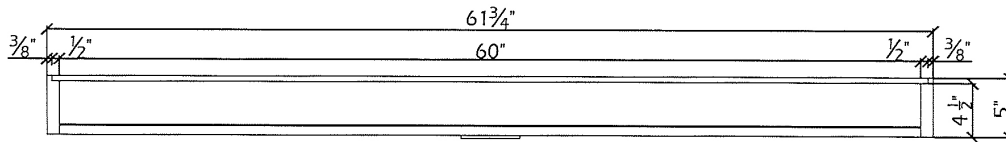

**SB-3660FDTD-BH**

**BH SHOWER BASE**

LOW CURB

TAMPER RESISTANT TRENCH DRAIN

**DESCRIPTION:**

Interior Dimensions: 36" x 60"

Curb Type: LOW Curb

Drain: Front Dual Trench Drain