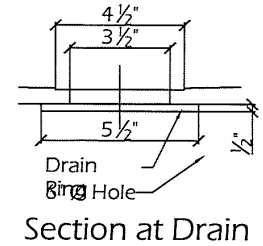

**SB-3660FDTD-BH**

**BH SHOWER BASE**

LOW CURB

TAMPER RESISTANT TRENCH DRAIN

**DESCRIPTION:**

Interior Dimensions: 36" x 60"

Curb Type: LOW Curb

Drain: Front Dual Trench Drain