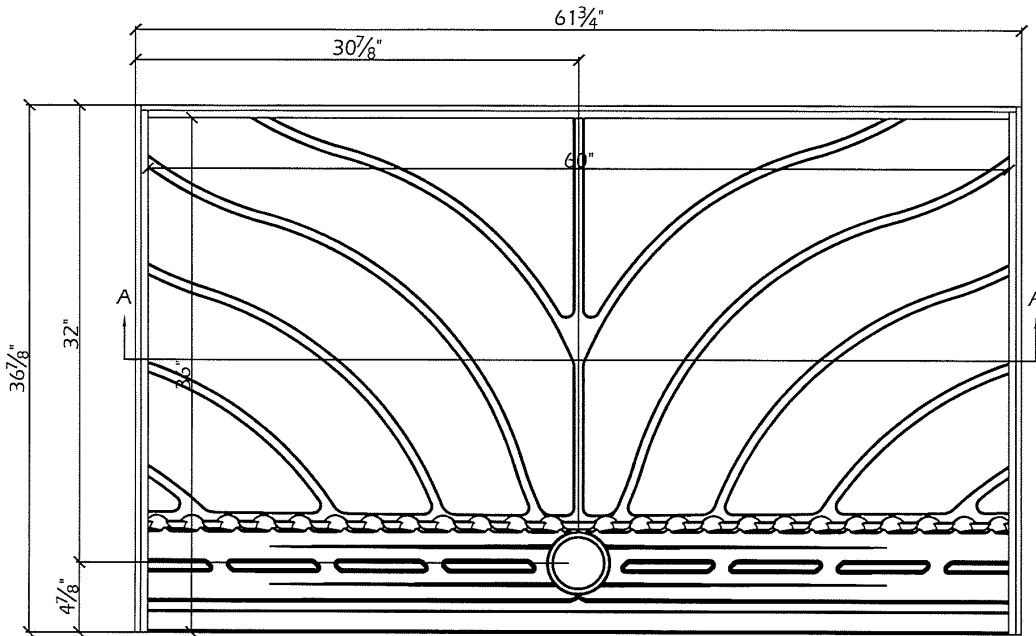

**SB-3660FDTD-BH**

**BH SHOWER BASE**

LOW CURB

TAMPER RESISTANT TRENCH DRAIN

**DESCRIPTION:**

Interior Dimensions: 36" x 60"

Curb Type: LOW Curb

Drain: Front Dual Trench Drain

Drain Cover secured with Tamper Resistant screws

ADA compliant

Textured Base—available in the solid and natural collection

Sanded Base—available in all Vendura colors and custom color matches