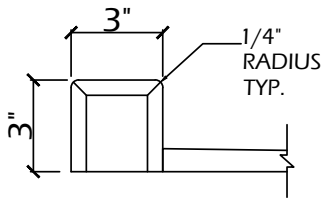

SB-3660RDTD-FC-BH

BH SHOWER BASE

FULL CURB

TAMPER RESISTANT TRENCH DRAIN

Section at Dam Wall

Section at Threshold

Section at Drain

DESCRIPTION:

Interior Dimensions: 36" x 60"

Curb Type: Full Curb

Drain: Rear Dual Trench Drain

Drain Cover secured with Tamper Resistant screws

Not ADA compliant ti

Textured Base—available in the solid and natural collection