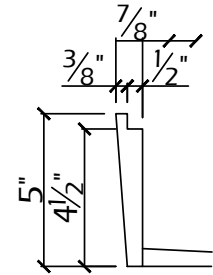

SB-3660RDTD-FC-BH

BH SHOWER BASE

FULL CURB

TAMPER RESISTANT TRENCH DRAIN

Section at Dam Wall

Section at Threshold

Section at Drain

DESCRIPTION:

Interior Dimensions: 36" x 60"

Curb Type: Full Curb

Drain: Rear Dual Trench Drain

Drain Cover secured with Tamper Resistant screws

Not ADA compliant ti

Textured Base—available in the solid and natural collection