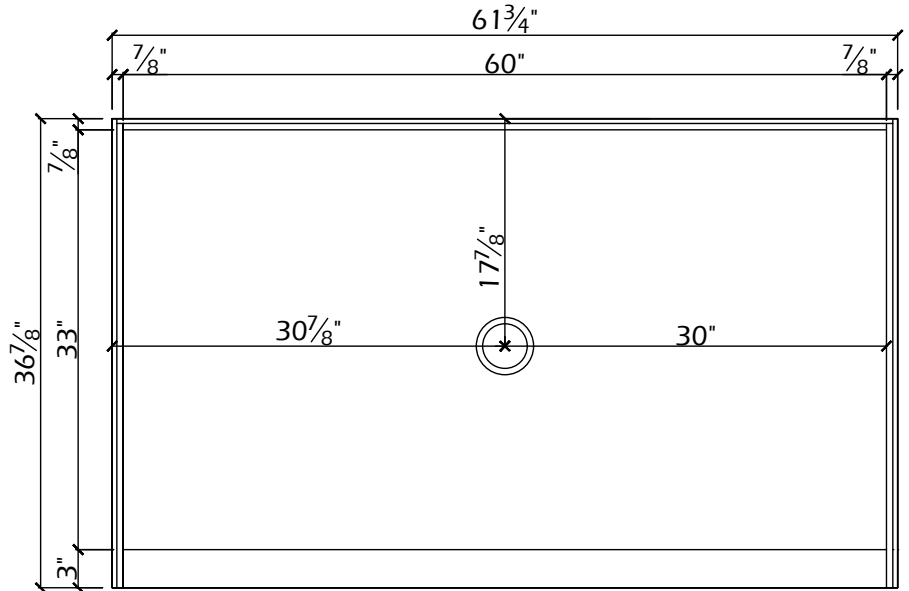

SB-3660RDTD-FC-BH

BH SHOWER BASE

FULL CURB

TAMPER RESISTANT TRENCH DRAIN

Section at Dam Wall

Section at Threshold

Section at Drain

DESCRIPTION:

Interior Dimensions: 36" x 60"

Curb Type: Full Curb

Drain: Rear Dual Trench Drain

Drain Cover secured with Tamper Resistant screws

Not ADA compliant ti

Textured Base—available in the solid and natural collection