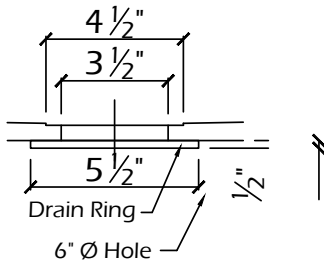

SB-3660RDTD-FC-BH

BH SHOWER BASE

FULL CURB

TAMPER RESISTANT TRENCH DRAIN

Section at Dam Wall

Section at Threshold

Section at Drain

DESCRIPTION:

Interior Dimensions: 36" x 60"

Curb Type: Full Curb

Drain: Rear Dual Trench Drain

Drain Cover secured with Tamper Resistant screws

Not ADA compliant ti

Textured Base—available in the solid and natural collection