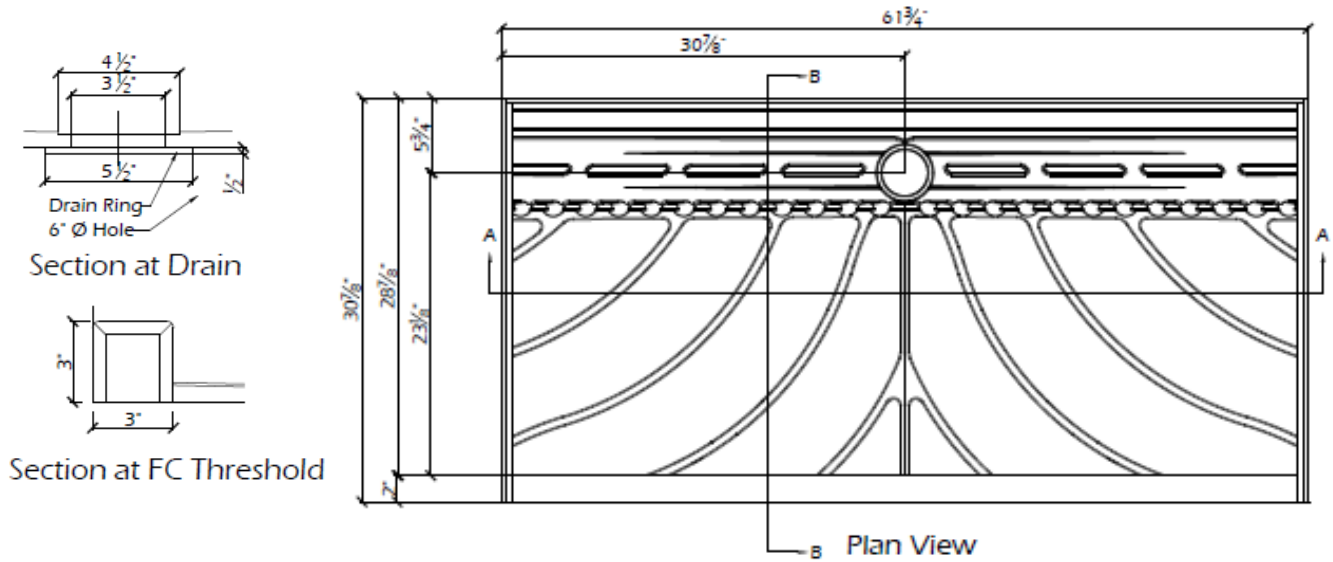

SB-3060RDTD-FC

SHOWER BASE

FULL CURB

REAR TRENCH DRAIN

Solid Surface Solutions

DESCRIPTION:

Interior Dimensions: 30" x 60"

Curb Type: Full Curb

Drain: Rear Dual Trench Drain

Not ADA compliant

Textured Base—available in the solid and natural collection

Sanded Base—available in all Vendura colors and custom color matches

Available with Ligature-Resistant Drain Option