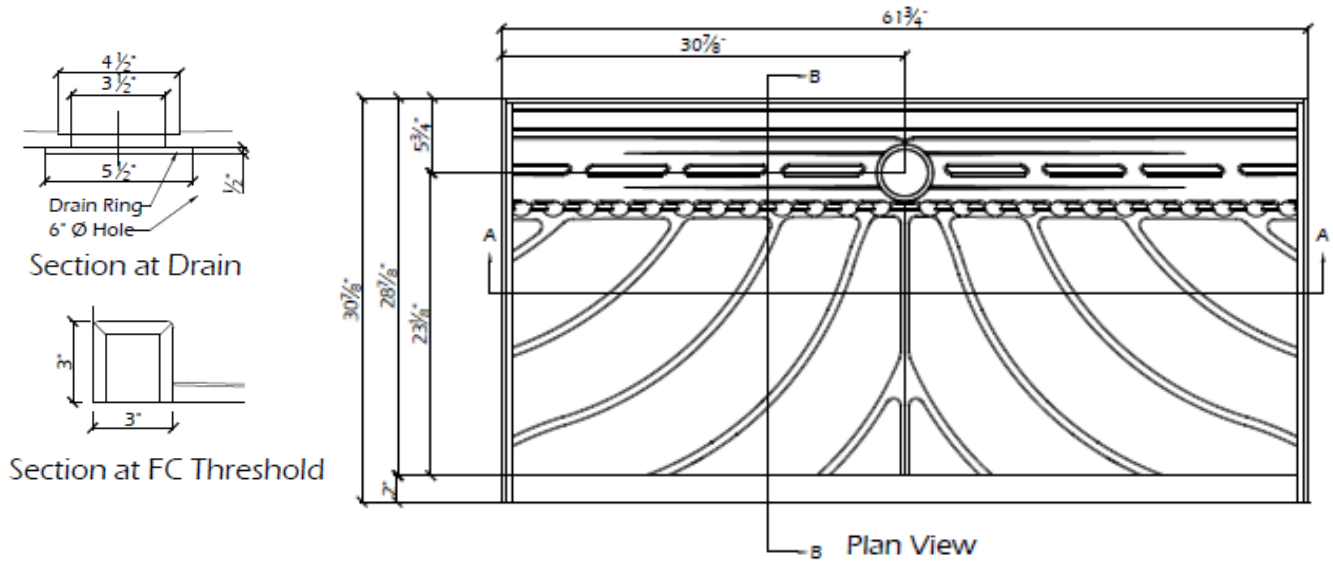

SB-3060RDTD-FC-BH

BH SHOWER BASE

FULL CURB

TAMPER RESISTANT TRENCH DRAIN

DESCRIPTION:

Interior Dimensions: 30" x 60"

Curb Type: Full Curb

Drain: Rear Dual Trench Drain

Drain Cover secured with Tamper Resistant screws

Not ADA compliant

Textured Base—available in the solid and natural collection

Sanded Base—available in all Vendura colors and custom color matches