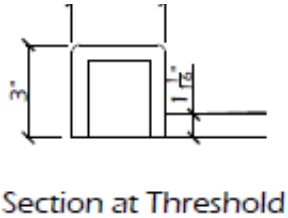

**SB-3660FCCD-BH**

**BH SHOWER BASE**

FULL CURB

LIGATURE-RESISTANT CENTER DRAIN

**DESCRIPTION:**

Interior Dimensions: 36" x 60"

Curb Type: Full Curb

Drain: Center Drain - custom drain location available