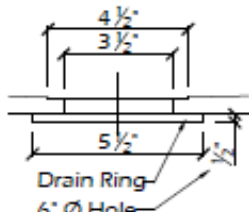

**SB-3660FCCD-BH**

**BH SHOWER BASE**

FULL CURB

LIGATURE-RESISTANT CENTER DRAIN

**DESCRIPTION:**

Interior Dimensions: 36" x 60"

Curb Type: Full Curb

Drain: Center Drain - custom drain location available