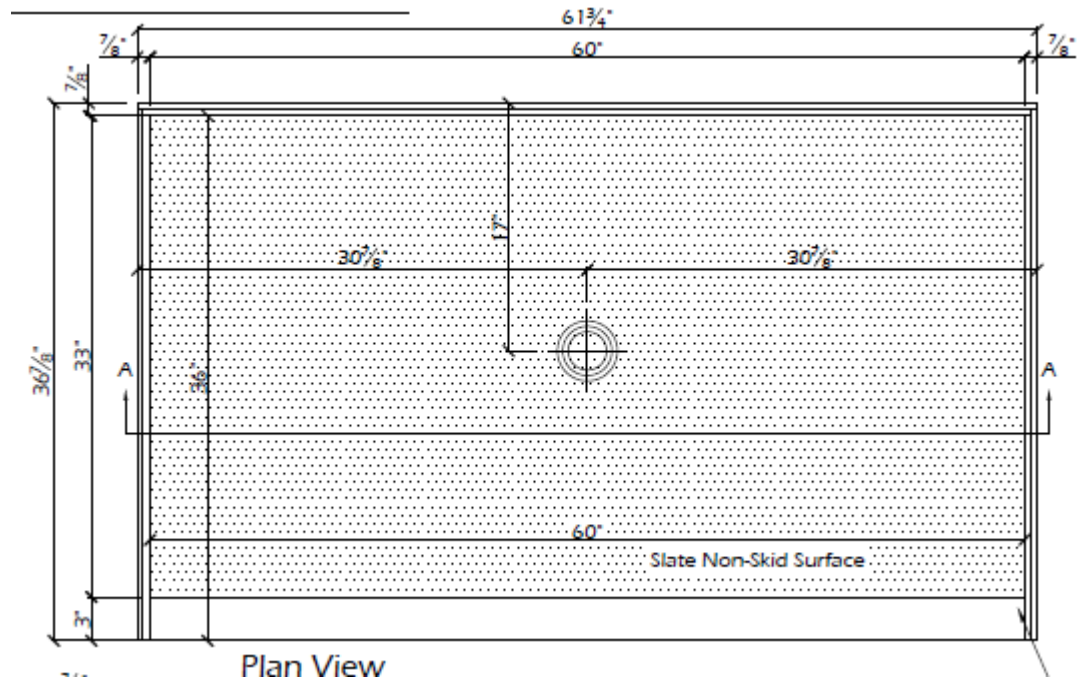

**SB-3660FCCD-BH**

**BH SHOWER BASE**

FULL CURB

LIGATURE-RESISTANT CENTER DRAIN

**DESCRIPTION:**

Interior Dimensions: 36" x 60"

Curb Type: Full Curb

Drain: Center Drain - custom drain location available

Compatible with the following Vendura ligature-resistant center drain covers:

500007

500008

ADA compliant

Textured Base—available in the solid and natural collection

Sanded Base—available in all Vendura colors and custom color matches

\*\*View "Shower Base Options" document for additional design capabilities