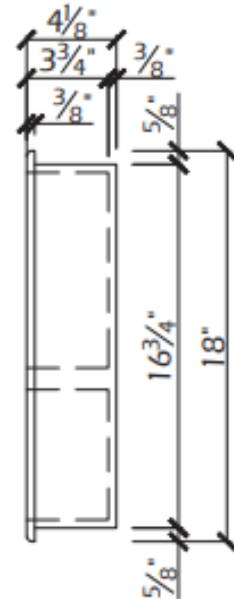

AC-1218RTSS

ACCESSORY

RECESSED

TOILETRY SHELF

Solid Surface Solutions

DESCRIPTION:

Dimensions: 12" x 18"

Installation Method: Recessed