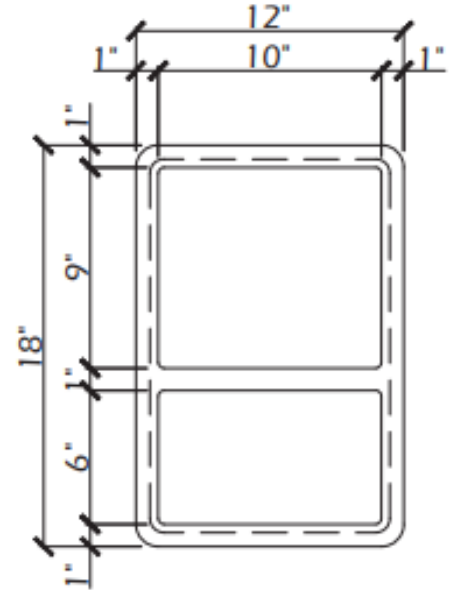

AC-1218RTSS

ACCESSORY

RECESSED

TOILETRY SHELF

Solid Surface Solutions

DESCRIPTION:

Dimensions: 12" x 18"

Installation Method: Recessed