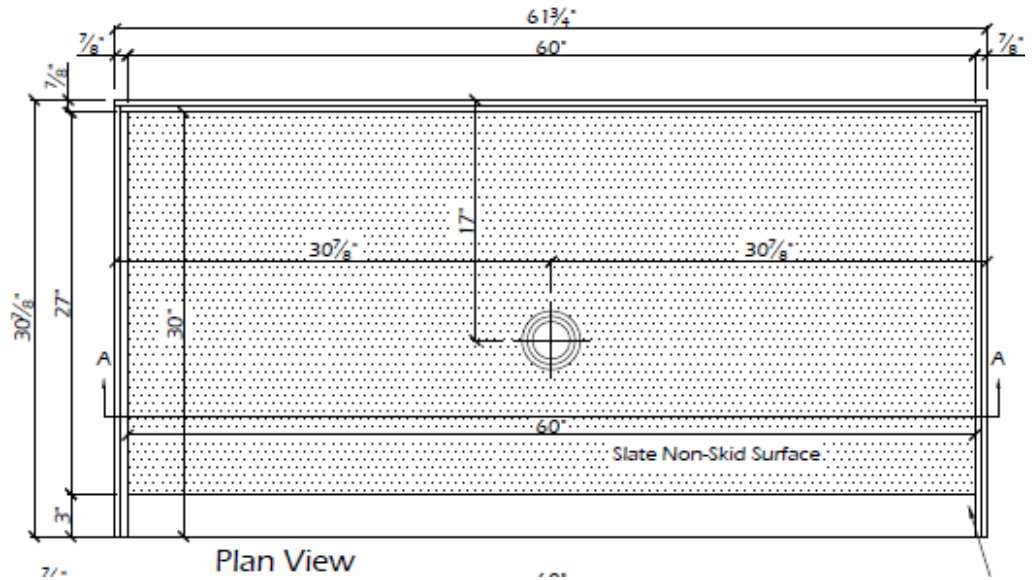

**SB-3060LCCD**

**SHOWER BASE**

LOW CURB

CENTER DRAIN

**DESCRIPTION:**

Interior Dimensions: 30" x 60"

Curb Type: Low Curb

Drain: Center Drain - custom drain location available

ADA compliant

Textured Base—available in the solid and natural collection

Sanded Base—available in all Vendura colors and custom color matches

Available with Ligature-Resistant Drain Option