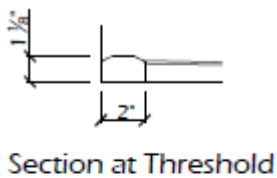

**SB-3060LCCD**

**SHOWER BASE**

LOW CURB

CENTER DRAIN

**DESCRIPTION:**

Interior Dimensions: 30" x 60"

Curb Type: Low Curb

Drain: Center Drain - custom drain location available