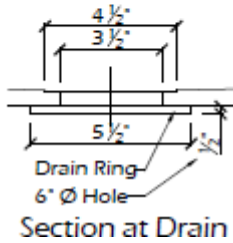

**SB-3060LCCD**

**SHOWER BASE**

LOW CURB

CENTER DRAIN

**DESCRIPTION:**

Interior Dimensions: 30" x 60"

Curb Type: Low Curb

Drain: Center Drain - custom drain location available