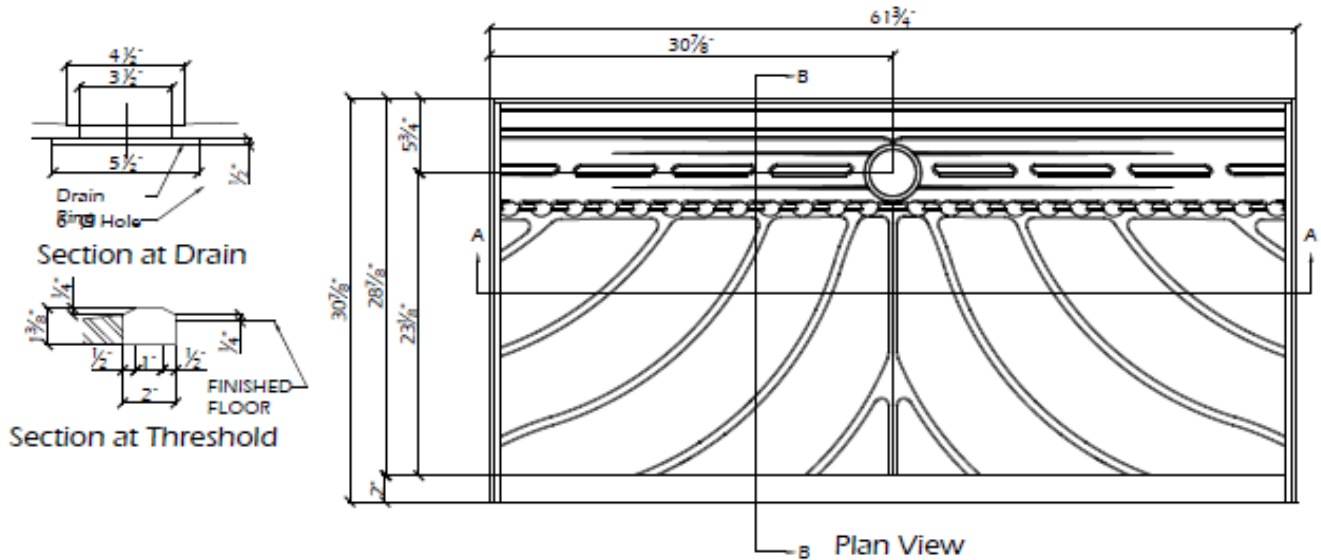

**SB-3060RDTD-LC-BH**

**BH SHOWER BASE**

LOW CURB

TAMPER RESISTANT TRENCH DRAIN

**DESCRIPTION:**

Interior Dimensions: 30" x 60"

Curb Type: Low Curb

Drain: Rear Dual Trench Drain

Drain Cover secured with Tamper Resistant screws

ADA compliant

Textured Base—available in the solid and natural collection

Sanded Base—available in all Vendura colors and custom color matches