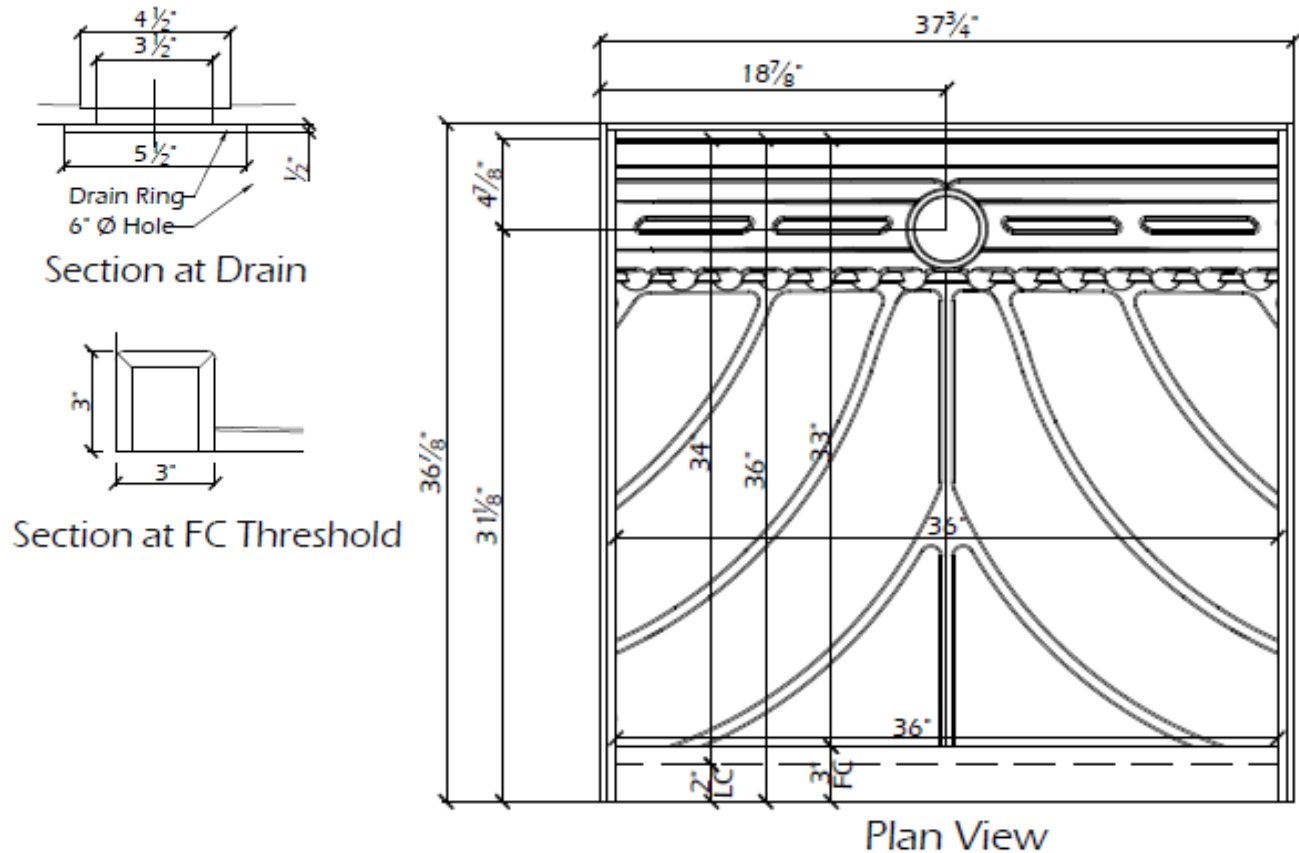

SB-3636RDTD-FC**SHOWER BASE**

FULL CURB

REAR TRENCH DRAIN

Solid Surface Solutions

**DESCRIPTION:**

Interior Dimensions: 36" x 36"

Curb Type: Full Curb

Drain: Rear Dual Trench Drain

Not ADA compliant

Textured Base—available in the solid and natural collection

Sanded Base—available in all Vendura colors and custom color matches

Available with Ligature-Resistant Drain Option