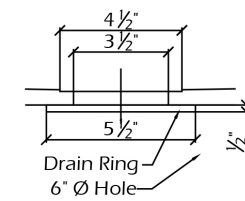

SB-3660RDTD-LC | SHOWER BASE

LOW CURB | REAR TRENCH DRAIN

DESCRIPTION:

Interior Dimensions: 36" x 60"

Curb Type: Low Curb

Drain: Rear Dual Trench Drain

ADA compliant

Textured Base—available in the solid and natural collection

Sanded Base—available in all Vendura colors and custom color matches

Available with Ligature-Resistant Drain Option