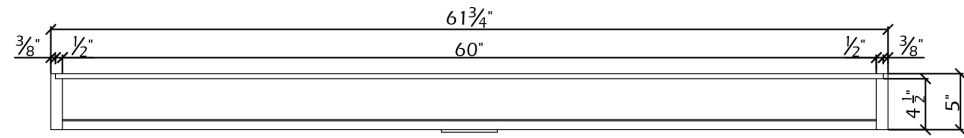

SB-3660RDTD-LC | SHOWER BASE

LOW CURB | REAR TRENCH DRAIN

DESCRIPTION:

Interior Dimensions: 36" x 60"

Curb Type: Low Curb

Drain: Rear Dual Trench Drain

ADA compliant

Textured Base—available in the solid and natural collection

Sanded Base—available in all Vendura colors and custom color matches

Available with Ligature-Resistant Drain Option