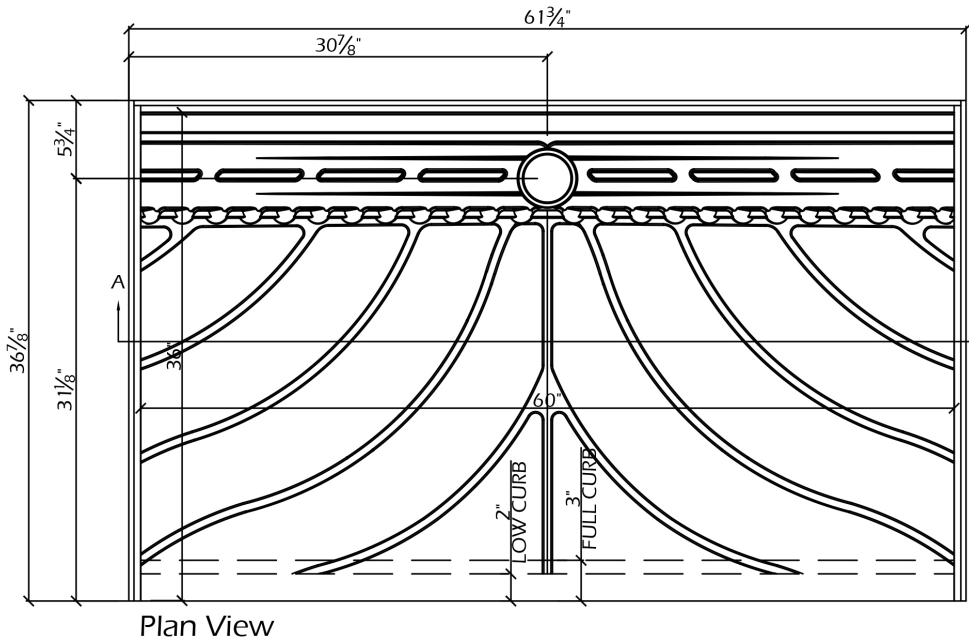

SB-3660RDTD-LC | SHOWER BASE

LOW CURB | REAR TRENCH DRAIN

DESCRIPTION:

Interior Dimensions: 36" x 60"

Curb Type: Low Curb

Drain: Rear Dual Trench Drain

ADA compliant

Textured Base—available in the solid and natural collection

Sanded Base—available in all Vendura colors and custom color matches

Available with Ligature-Resistant Drain Option