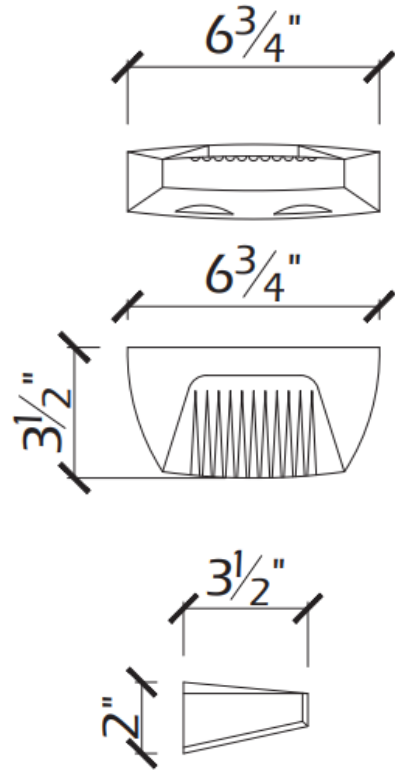

**AC-0026WMSD**

**ACCESSORY**

WALL MOUNT

SOAP DISH

Solid Surface Solutions

**DESCRIPTION:**

Dimensions: 6 3/4" x 3 1/2"

Installation Method: Surface Mount