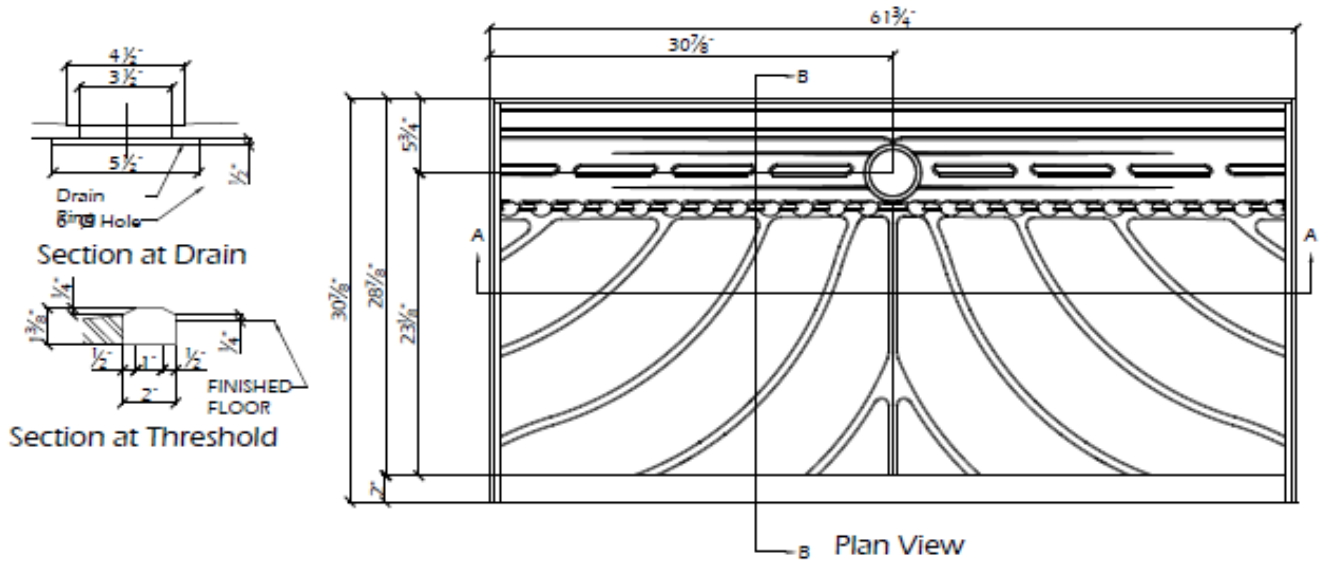

SB-3060RDTD-LC-BH

BH SHOWER BASE

LOW CURB

TAMPER RESISTANT TRENCH DRAIN

Solid Surface Solutions

DESCRIPTION:

Interior Dimensions: 30" x 60"

Curb Type: Low Curb

Drain: Rear Dual Trench Drain

Drain Cover secured with Tamper Resistant screws

ADA compliant

Textured Base—available in the solid and natural collection

Sanded Base—available in all Vendura colors and custom color matches