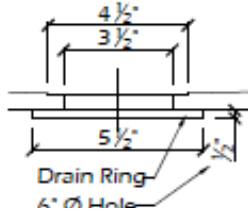

SB-3060FCCD-BH

BH SHOWER BASE

FULL CURB

LIGATURE-RESISTANT CENTER DRAIN

DESCRIPTION:

Interior Dimensions: 30" x 60"

Curb Type: Full Curb

Drain: Center Drain - custom drain location available