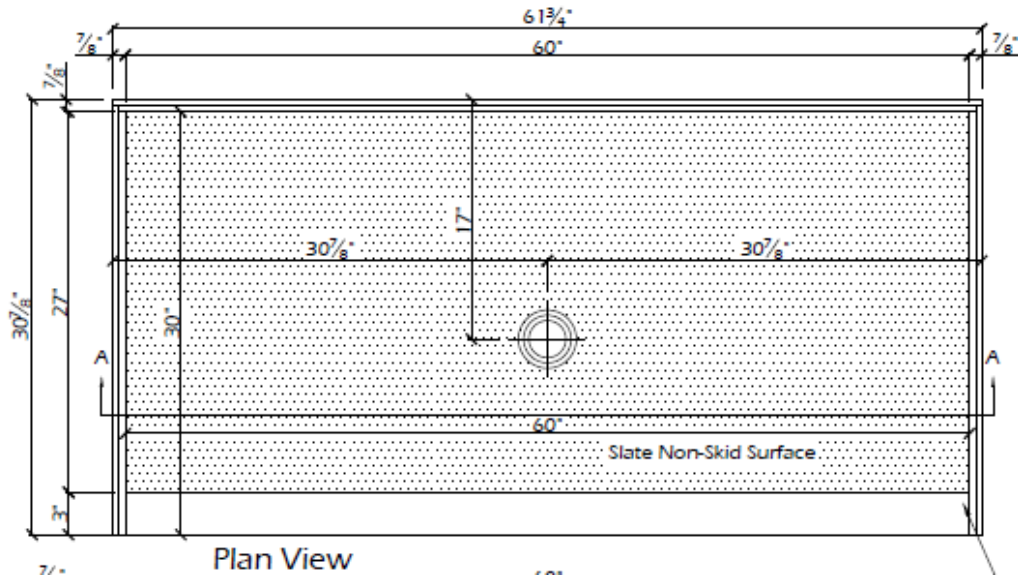

SB-3060FCCD-BH

BH SHOWER BASE

FULL CURB

LIGATURE-RESISTANT CENTER DRAIN

DESCRIPTION:

Interior Dimensions: 30" x 60"

Curb Type: Full Curb

Drain: Center Drain - custom drain location available

Compatible with the following Vendura ligature-resistant center drain covers:

500007

500008

Not ADA compliant

Textured Base—available in the solid and natural collection

Sanded Base—available in all Vendura colors and custom color matches

**View "Shower Base Options" document for additional design capabilities