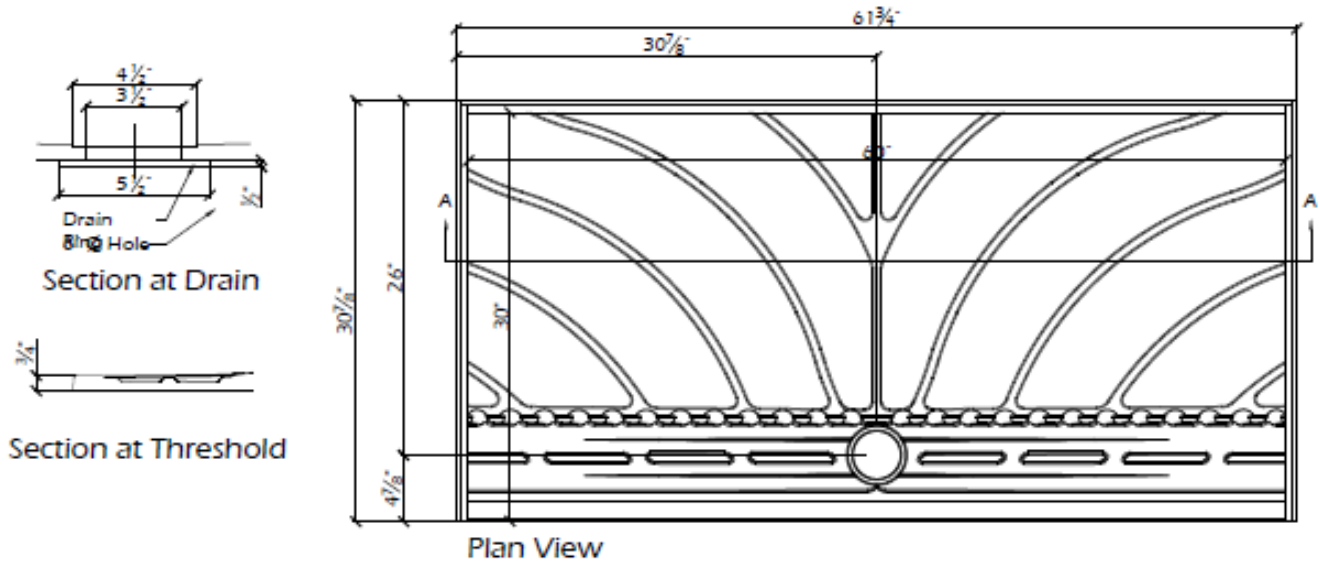

**SB-3060FDTD-BH**

**BH SHOWER BASE**

LOW CURB

TAMPER RESISTANT TRENCH DRAIN

**DESCRIPTION:**

Interior Dimensions: 30" x 60"

Curb Type: Low Curb

Drain: Front Dual Trench Drain

Drain Cover secured with Tamper Resistant screws

ADA compliant

Textured Base—available in the solid and natural collection

Sanded Base—available in all Vendura colors and custom color matches