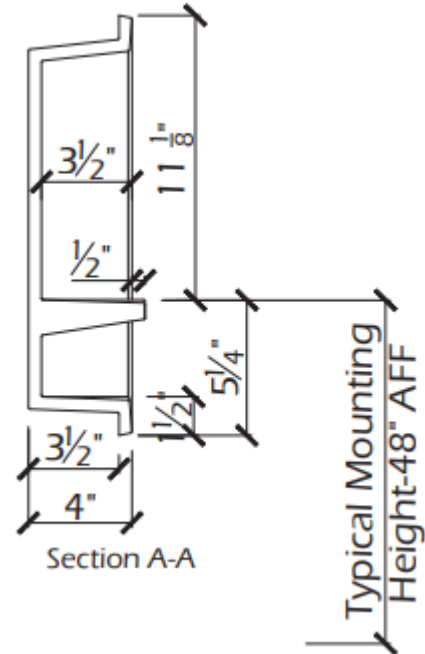

## DESCRIPTION:

Dimensions: 16 1/4" x 8 3/8"

Installation Method: Recessed

Meets or exceeds ANSI/ICPA SS-1-2001 Performance standards for Solid Surface materials

Vendura Solid Surface is naturally anti-microbial