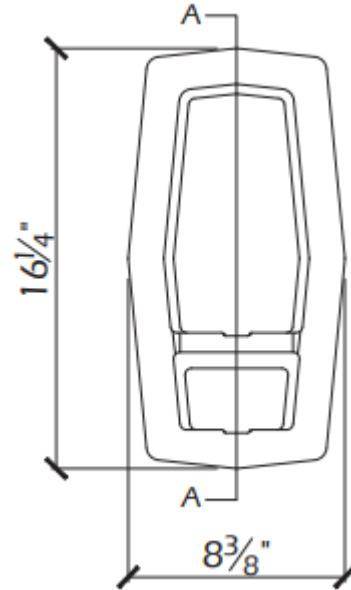

## DESCRIPTION:

Dimensions: 16 1/4" x 8 3/8"

Installation Method: Recessed

Meets or exceeds ANSI/ICPA SS-1-2001 Performance standards for Solid Surface materials

Vendura Solid Surface is naturally anti-microbial