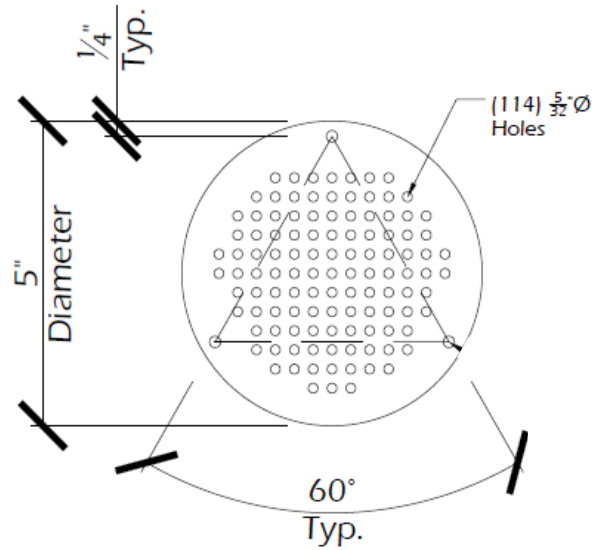

vendura

A BREAKTHRU COMPANY

500000

DRAIN COVER

LIGATURE-RESISTANT

CENTER DRAIN COVER

@vennietheturtle

DESCRIPTION:

Ligature-Resistant Shower Drain

Assembly Part Number: 500000

Material: 304 Stainless Cover | (3) Tamper-resistant screws | (3) knurled anchors

Flow Rate: 5+ gpm

Drain: Compatible with standard 2" commercial drain

Drain Pipe Compatibility: 2" pipe

Installation: Vendura shower base prepped with (3) knurled anchors, align holes and secure with (3) Tamper-resistant screws.