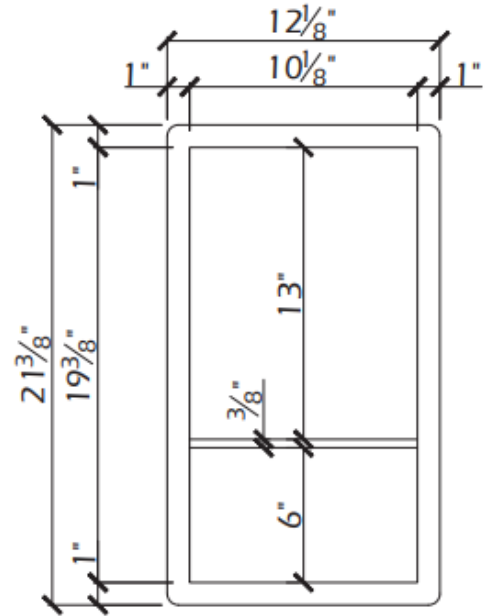

AC-1910RCWN

ACCESSORY

RECESSED

WALL NICHE

Solid Surface Solutions

DESCRIPTION:

Dimensions: 12 1/8" x 21 3/8"

Installation Method: Recessed