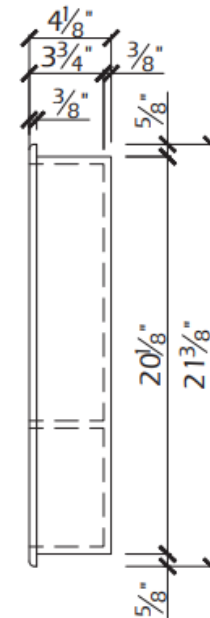

AC-1910RCWN

ACCESSORY

RECESSED

WALL NICHE

Solid Surface Solutions

DESCRIPTION:

Dimensions: 12 1/8" x 21 3/8"

Installation Method: Recessed