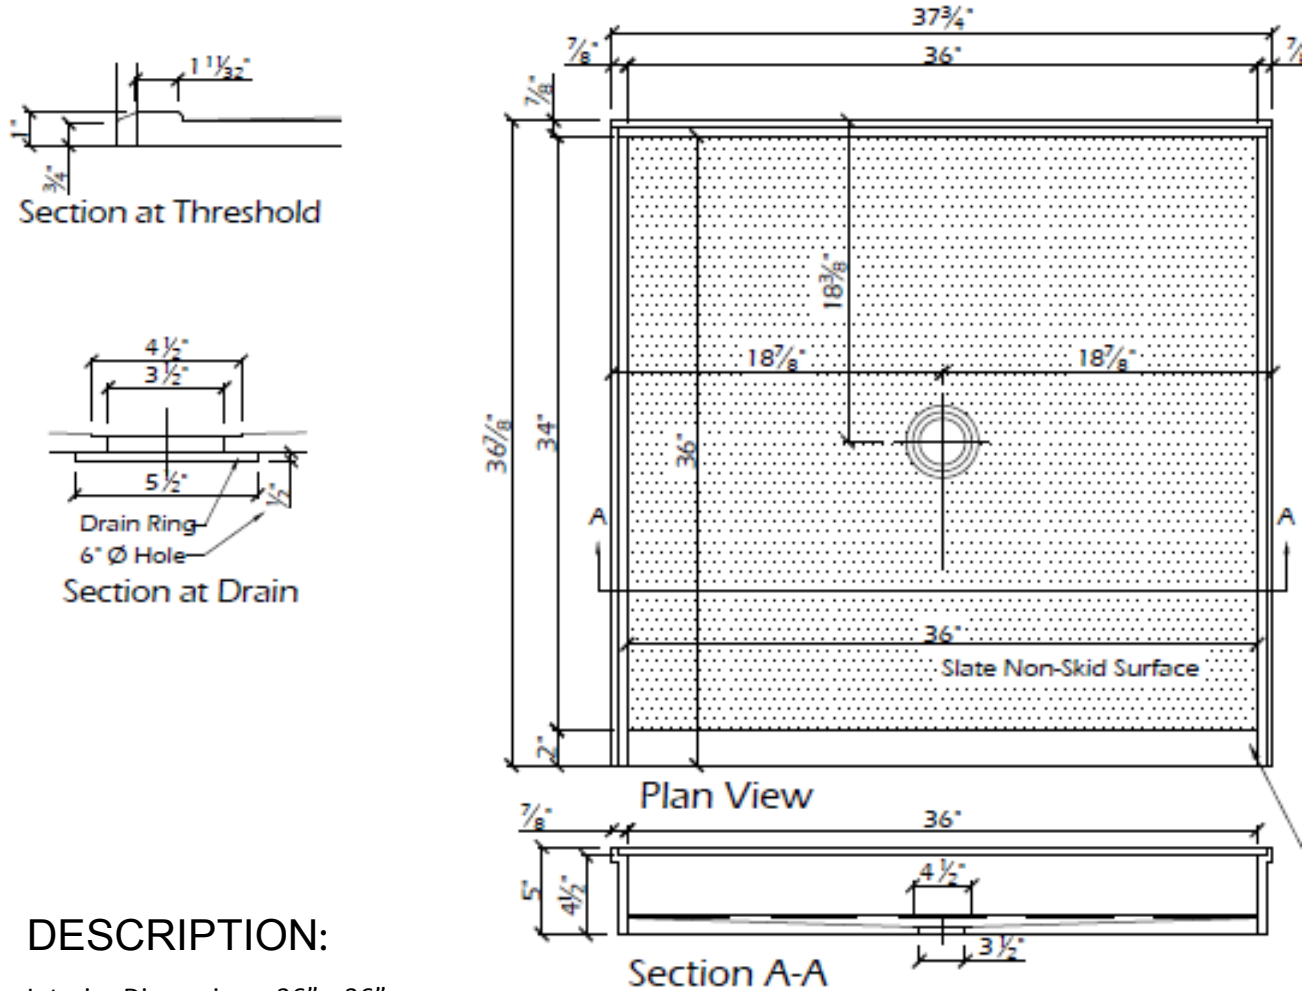

SB-3636LCCD-BH
BH SHOWER BASE

LOW CURB

LIGATURE-RESISTANT CENTER DRAIN

DESCRIPTION:

Interior Dimensions: 36" x 36"

Curb Type: Low Curb

Drain: Center Drain - custom drain location available

Compatible with the following Vendura ligature-resistant center drain covers:

500007

500008

ADA compliant

Textured Base—available in the solid and natural collection

Sanded Base—available in all Vendura colors and custom color matches

**View "Shower Base Options" document for additional design capabilities