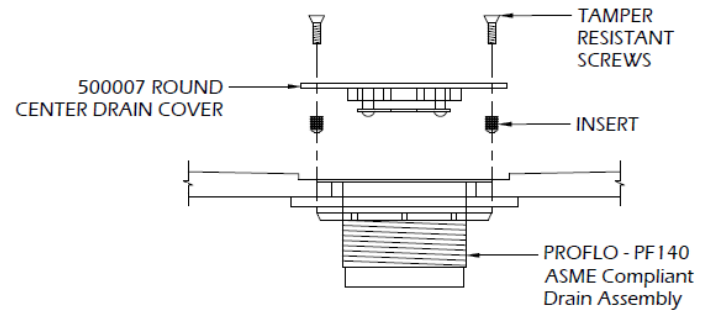

vendura

A BREAKTHRU COMPANY

500007

DRAIN COVER

LIGATURE-RESISTANT

CENTER DRAIN COVER

@vennietheturtle

Description:

Ligature-Resistant Shower Drain

Assembly Part Number: 500007

Material: 304 Stainless Cover | (3) Tamper-resistant screws | (3) knurled anchors

Flow Rate: 5+ gpm

Drain: Compatible with standard 2" commercial drain

Drain Pipe Compatibility: 2" pipe

Installation: Vendura shower base prepped with (3) knurled anchors, align holes and secure with (3) Tamper-resistant screws.

Retrofit: Direct replacement to Vendura 500000