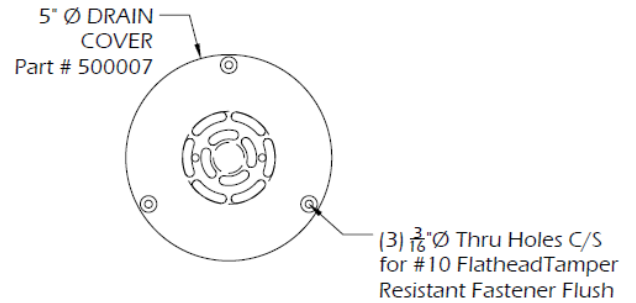

vendura

A BREAKTHRU COMPANY

500007

DRAIN COVER

LIGATURE-RESISTANT

CENTER DRAIN COVER

@vennietheturtle

Description:

Ligature-Resistant Shower Drain

Assembly Part Number: 500007

Material: 304 Stainless Cover | (3) Tamper-resistant screws | (3) knurled anchors

Flow Rate: 5+ gpm

Drain: Compatible with standard 2" commercial drain

Drain Pipe Compatibility: 2" pipe

Installation: Vendura shower base prepped with (3) knurled anchors, align holes and secure with (3) Tamper-resistant screws.

Retrofit: Direct replacement to Vendura 500000