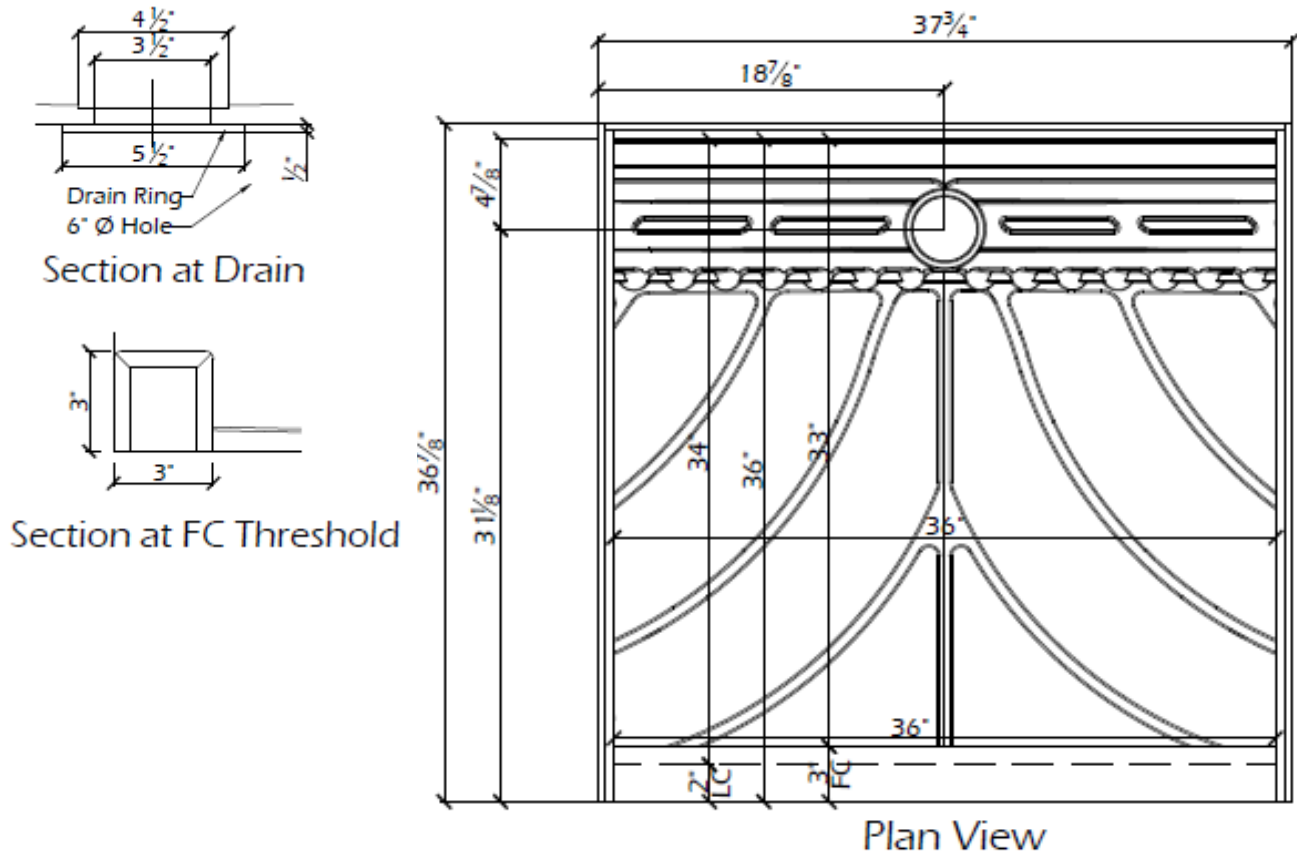

# BH SHOWER BASE

FULL CURB

TAMPER RESISTANT TRENCH DRAIN

Solid Surface Solutions

## DESCRIPTION:

Interior Dimensions: 36" x 36"

Curb Type: Full Curb

Drain: Rear Dual Trench Drain

Drain Cover secured with Tamper Resistant screws

Not ADA compliant

Textured Base—available in the solid and natural collection