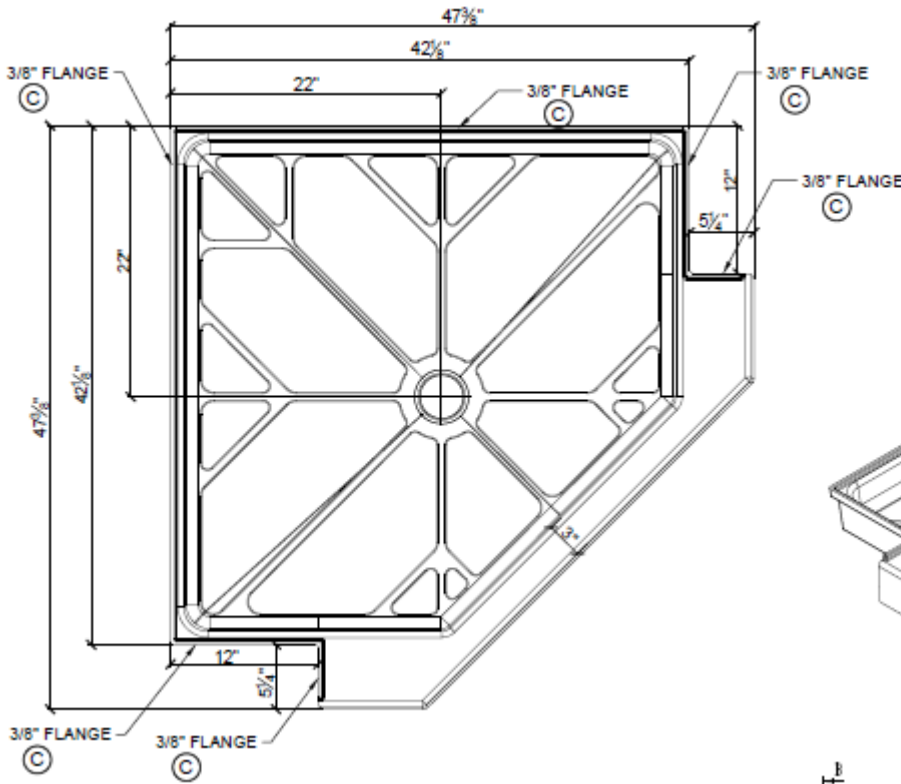

SB-4242NEO

SHOWER BASE

FULL CURB

CENTER DRAIN

PRODUCTION NOTE:
1. FLANGE TO MEASURED @ MULTIPLE POINTS TO ENSURE TOLERANCE COMPLIANCE

PRODUCTION NOTE:
Ⓢ = CRITICAL TOLERANCE +/- 0.050"

DESCRIPTION:

Interior Dimensions: 36" x 36"

Curb Type: Full Curb

Drain: Center Drain

Not ADA compliant

Textured Base—available in the solid and natural collection

****Not available in other colors**