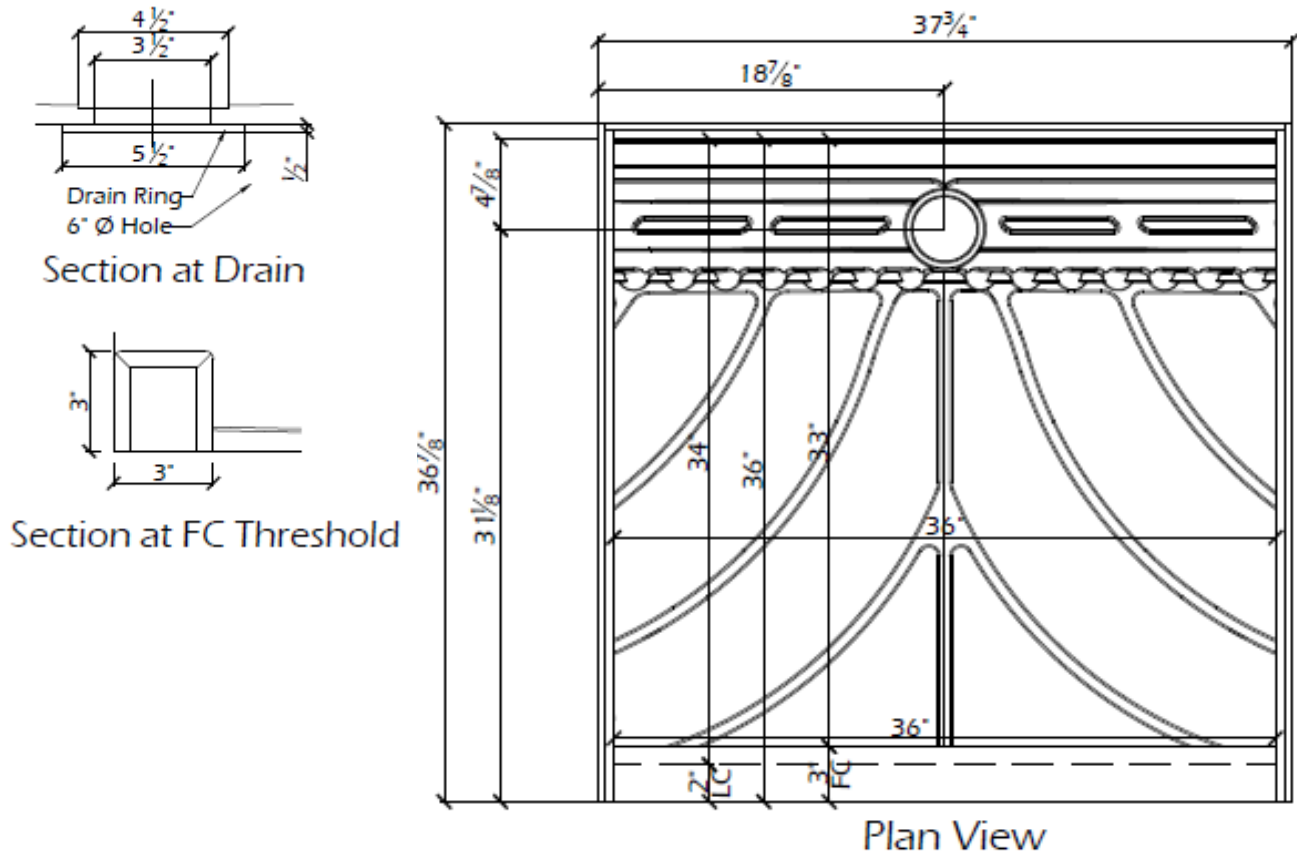

SB-3636RDTD-FC

SHOWER BASE

FULL CURB

REAR TRENCH DRAIN

DESCRIPTION:

Interior Dimensions: 36" x 36"

Curb Type: Full Curb

Drain: Rear Dual Trench Drain

Not ADA compliant

Textured Base—available in the solid and natural collection

Sanded Base—available in all Vendura colors and custom color matches

Available with Ligature-Resistant Drain Option