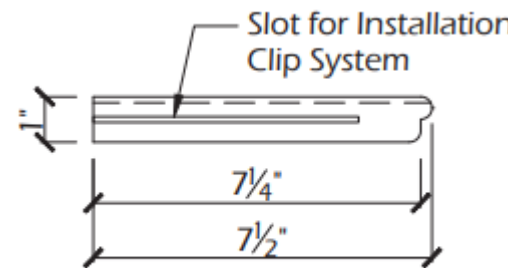

## DESCRIPTION:

Dimensions: 7 1/2" x 7 1/2"

Installation Method: Surface Mount

Meets or exceeds ANSI/ICPA SS-1-2001 Performance standards for Solid Surface materials

Vendura Solid Surface is naturally anti-microbial