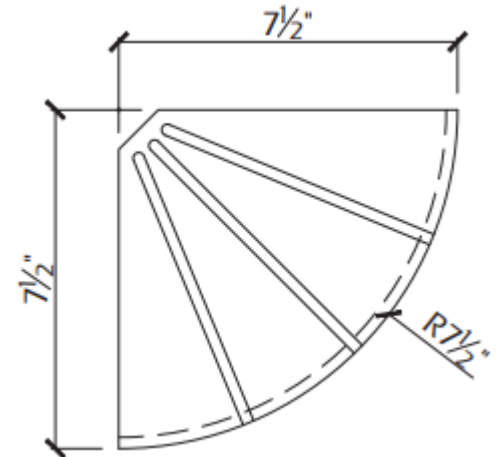

**AC-0077WMCS**

**ACCESSORY**

WALL MOUNT

7" CORNER SHELF

Solid Surface Solutions

## DESCRIPTION:

Dimensions: 7 1/2" x 7 1/2"

Installation Method: Surface Mount

Meets or exceeds ANSI/ICPA SS-1-2001 Performance standards for Solid Surface materials

Vendura Solid Surface is naturally anti-microbial