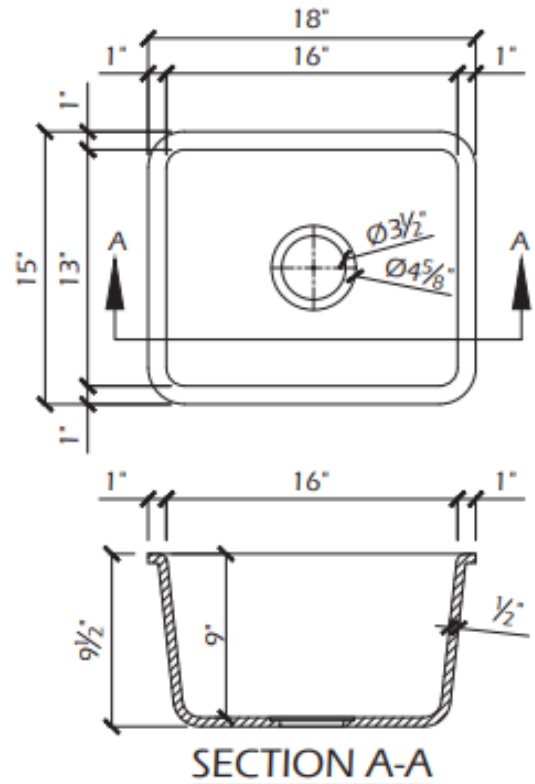

**BL-1613LBRS**

**SINK**

SINK

LARGE BAR SINK

Solid Surface Solutions

**DESCRIPTION:**

Inside Dimensions:

	Length	Width	Depth
inches	16	13	9

Integral Bowl

Drain: 3 1/2" standard drain outlet

Not ADA compliant

Meets or exceeds ANSI/ICPA SS-1-2001 Performance standards for Solid Surface materials

Available in Vendura Solid, Natural and Granulated colors