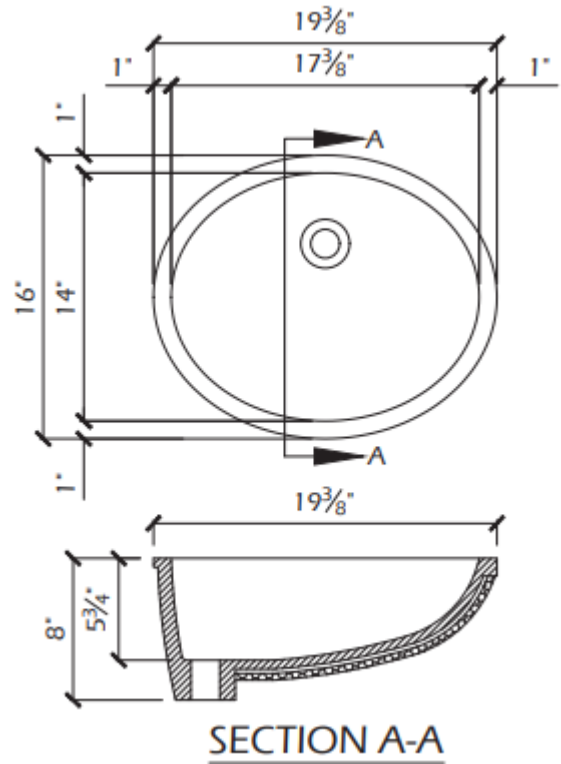

**BL-1713LOVS**

**BOWL**

VANITY BOWL

LARGE OVAL

Solid Surface Solutions

**DESCRIPTION:**

Inside Dimensions:

	Length	Width	Depth
inches	17	13	5 3/4

Integral Bowl

Drain: 1 3/4" standard drain outlet

ADA compliant

Meets or exceeds ANSI/ICPA SS-1-2001 Performance standards for Solid Surface materials

Available in Vendura Solid, Natural and Granulated colors