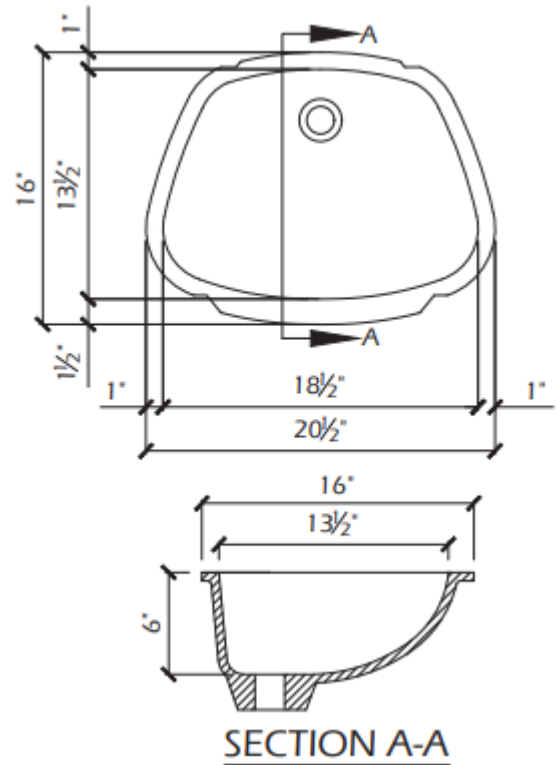

BL-1813ADVS

BOWL

VANITY BOWL

ADONIS

Solid Surface Solutions

DESCRIPTION:

Inside Dimensions (with integral drying rack):

	Length	Width	Depth
inches	18 1/2	13 1/2	6

Integral Bowl

Drain: 1 3/4" standard drain outlet

Not ADA compliant

Meets or exceeds ANSI/ICPA SS-1-2001 Performance standards for Solid Surface materials

Available in Vendura Solid, Natural and Granulated colors