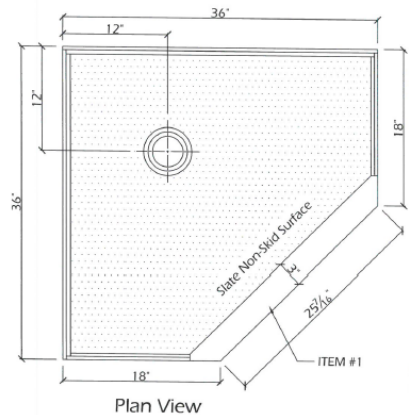

SB-CUSTOM NEO-BH

LOW OR FULL CURB

BH SHOWER BASE

LIGATURE-RESISTANT CENTER DRAIN

Solid Surface Solutions

Section at Threshold

Section at Threshold

Section at Drain

Plan View

Plan View

DESCRIPTION:

Interior Dimensions: 36" x 36"

Curb Type: Low Curb

Drain: Center Drain - custom drain location available

Compatible with the following Vendura ligature-resistant center drain covers: