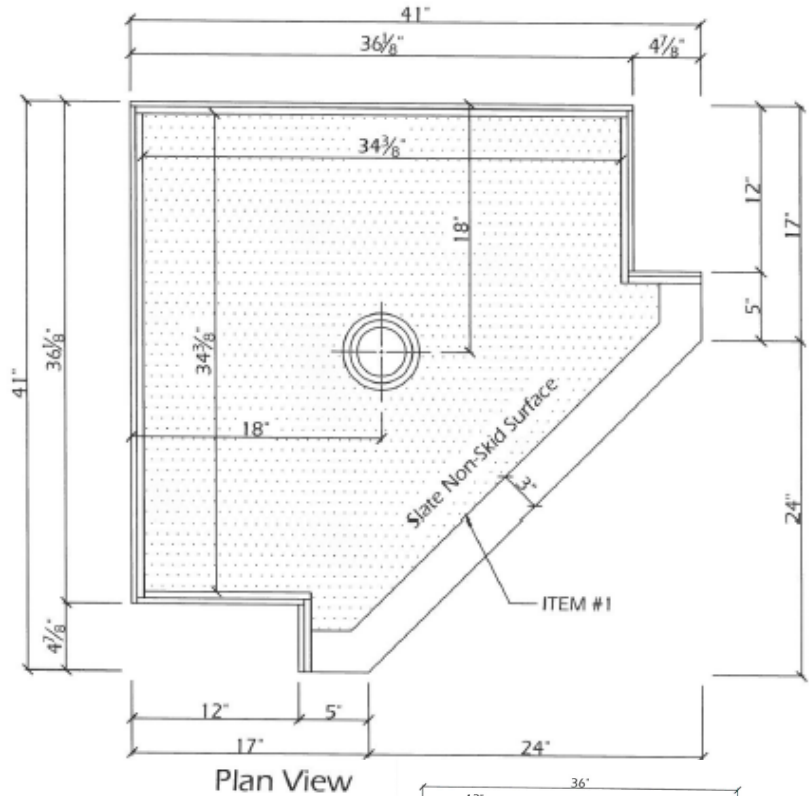

SB-CUSTOM NEO-BH

LOW OR FULL CURB

BH SHOWER BASE

LIGATURE-RESISTANT CENTER DRAIN

Solid Surface Solutions

Section at Threshold

Section at Threshold

Section at Drain

Plan View

Plan View

DESCRIPTION:

Interior Dimensions: 36" x 36"

Curb Type: Low Curb

Drain: Center Drain - custom drain location available

Compatible with the following Vendura ligature-resistant center drain covers: