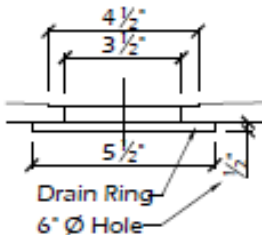

SB-CUSTOM NEO-BH

LOW OR FULL CURB

BH SHOWER BASE

LIGATURE-RESISTANT CENTER DRAIN

Solid Surface Solutions

Section at Threshold

Section at Threshold

Section at Drain

Plan View

Plan View

DESCRIPTION:

Interior Dimensions: 36" x 36"

Curb Type: Low Curb

Drain: Center Drain - custom drain location available

Compatible with the following Vendura ligature-resistant center drain covers: