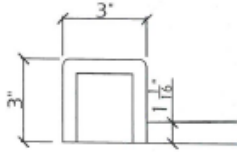

SB-CUSTOM NEO-BH

LOW OR FULL CURB

BH SHOWER BASE

LIGATURE-RESISTANT CENTER DRAIN

Solid Surface Solutions

Section at Threshold

Section at Threshold

Section at Drain

Plan View

Plan View

DESCRIPTION:

Interior Dimensions: 36" x 36"

Curb Type: Low Curb

Drain: Center Drain - custom drain location available

Compatible with the following Vendura ligature-resistant center drain covers: