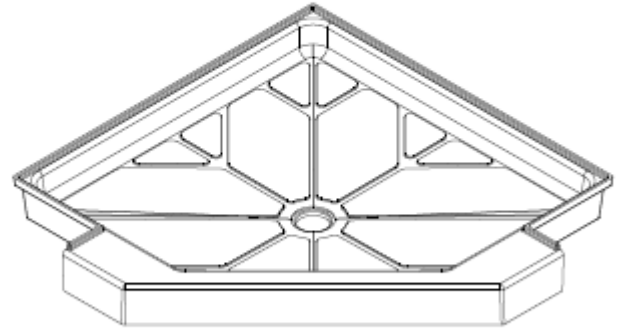

SB-4242NEO-BH

BH SHOWER BASE

FULL CURB

LIGATURE-RESISTANT CENTER DRAIN

Solid Surface Solutions

PRODUCTION NOTE:
1. FLANGE TO MEASURED @
MULTIPLE POINTS TO ENSURE
TOLERANCE COMPLIANCE

PRODUCTION NOTE:
Ⓢ = CRITICAL TOLERANCE +/- 0.050"

DESCRIPTION:

Interior Dimensions: 40" x 40"

Curb Type: Full Curb

Drain: Center Drain

Compatible with the following Vendura ligature-resistant center drain covers:

500007

500008

**View "Shower Base Options" document for additional design capabilities