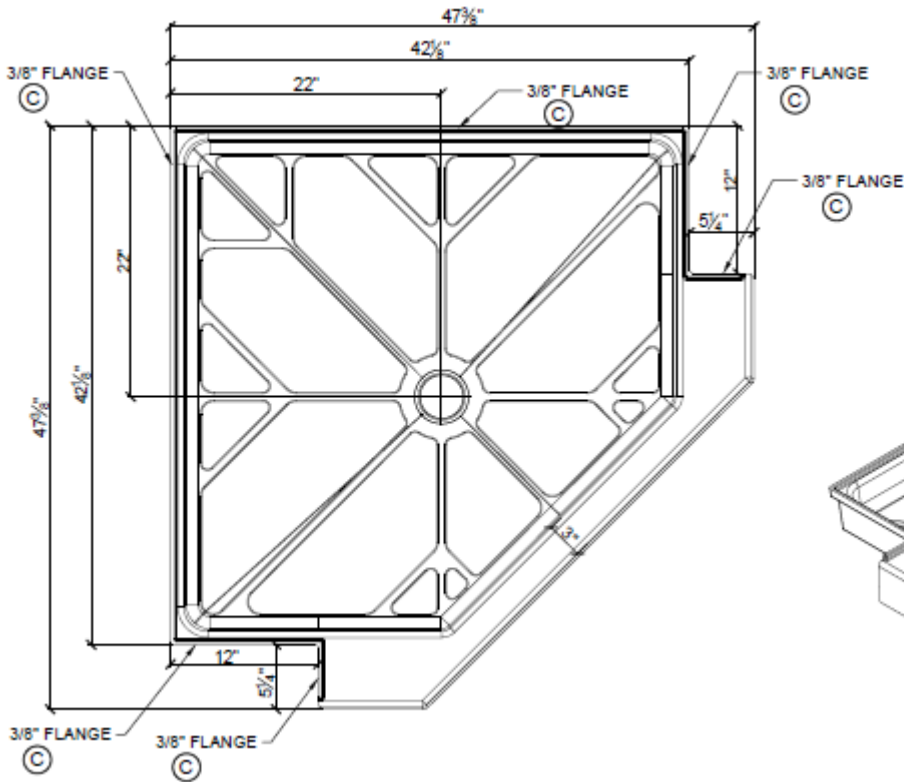

SB-4242NEO-BH

BH SHOWER BASE

FULL CURB

LIGATURE-RESISTANT CENTER DRAIN

Solid Surface Solutions

PRODUCTION NOTE:
1. FLANGE TO MEASURED @
MULTIPLE POINTS TO ENSURE
TOLERANCE COMPLIANCE

PRODUCTION NOTE:
Ⓢ = CRITICAL TOLERANCE +/- 0.050"

DESCRIPTION:

Interior Dimensions: 40" x 40"

Curb Type: Full Curb

Drain: Center Drain

Compatible with the following Vendura ligature-resistant center drain covers:

500007

500008

**View "Shower Base Options" document for additional design capabilities