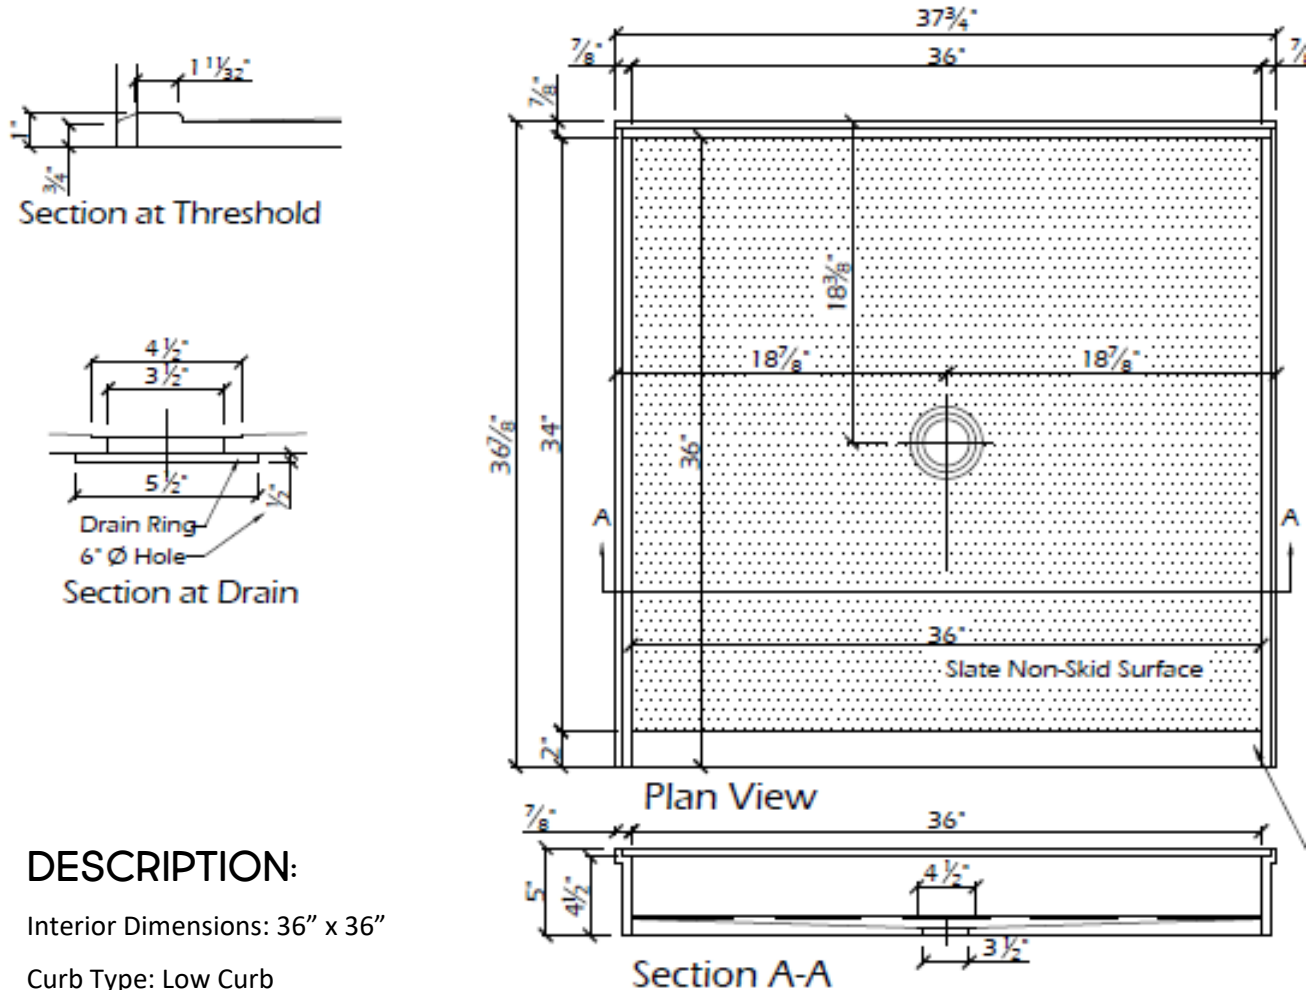

SB-3636LCCD-BH

BH SHOWER BASE

LOW CURB

LIGATURE-RESISTANT CENTER DRAIN

Solid Surface Solutions

DESCRIPTION:

Interior Dimensions: 36" x 36"

Curb Type: Low Curb

Drain: Center Drain - custom drain location available

Compatible with the following Vendura ligature-resistant center drain covers:

500007

500008

ADA compliant

Textured Base—available in the solid and natural collection

Sanded Base—available in all Vendura colors and custom color matches

**View "Shower Base Options" document for additional design capabilities