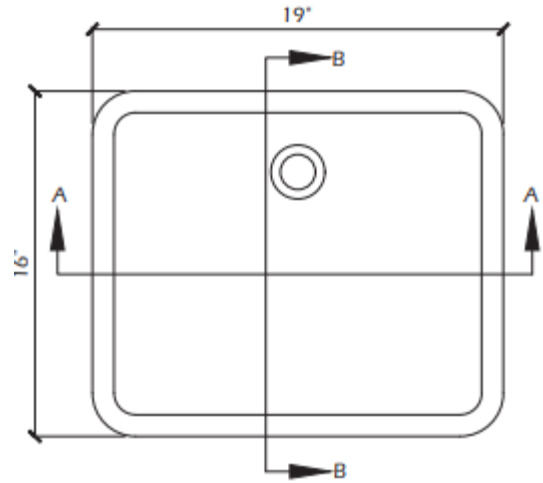

BL-1714TUVS

BOWL

VANITY BOWL

TURID

Solid Surface Solutions

DESCRIPTION:

Inside Dimensions:

	Length	Width	Depth
inches	17	14	5

Integral Bowl

Drain: 1 3/4" standard drain outlet

ADA compliant

Meets or exceeds ANSI/ICPA SS-1-2001 Performance standards for Solid Surface materials

Available in Vendura Solid, Natural and Granulated colors