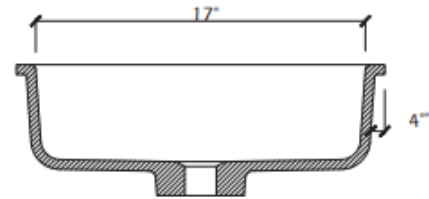

BL-1714TUVS

BOWL

VANITY BOWL

TURID

Solid Surface Solutions

DESCRIPTION:

Inside Dimensions:

	Length	Width	Depth
inches	17	14	5

Integral Bowl

Drain: 1 3/4" standard drain outlet

ADA compliant

Meets or exceeds ANSI/ICPA SS-1-2001 Performance standards for Solid Surface materials

Available in Vendura Solid, Natural and Granulated colors