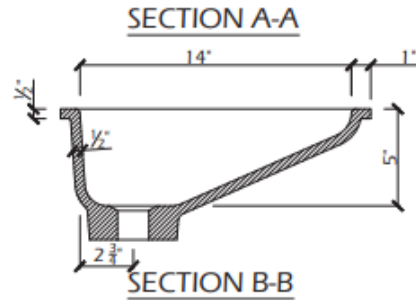

BL-1714TUVS

BOWL

VANITY BOWL

TURID

Solid Surface Solutions

DESCRIPTION:

Inside Dimensions:

	Length	Width	Depth
inches	17	14	5

Integral Bowl

Drain: 1 3/4" standard drain outlet

ADA compliant

Meets or exceeds ANSI/ICPA SS-1-2001 Performance standards for Solid Surface materials

Available in Vendura Solid, Natural and Granulated colors