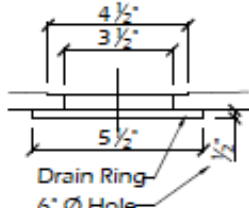

SB-3660FCCD-BH

BH SHOWER BASE

FULL CURB

LIGATURE-RESISTANT CENTER DRAIN

Solid Surface Solutions

Section at Threshold

Plan View

DESCRIPTION:

Interior Dimensions: 36" x 60"

Curb Type: Full Curb

Drain: Center Drain - custom drain location available

Compatible with the following Vendura ligature-resistant center drain covers:

500007

500008

ADA compliant