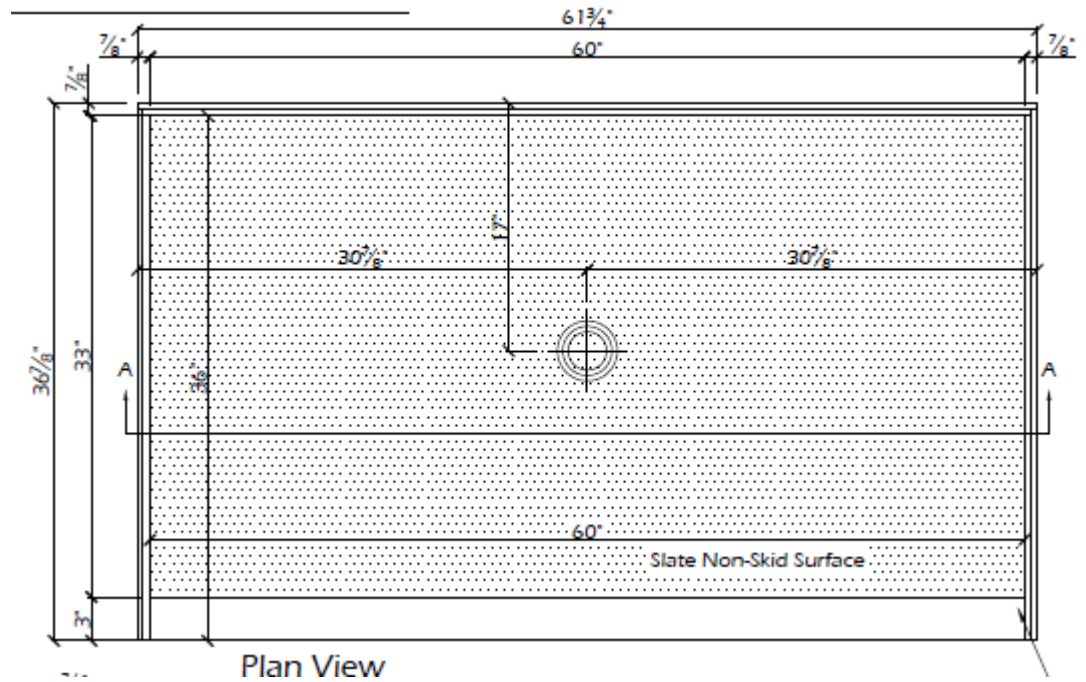

SB-3660FCCD-BH

BH SHOWER BASE

FULL CURB

LIGATURE-RESISTANT CENTER DRAIN

Solid Surface Solutions

Section at Threshold

Plan View

DESCRIPTION:

Interior Dimensions: 36" x 60"

Curb Type: Full Curb

Drain: Center Drain - custom drain location available

Compatible with the following Vendura ligature-resistant center drain covers:

500007

500008

ADA compliant