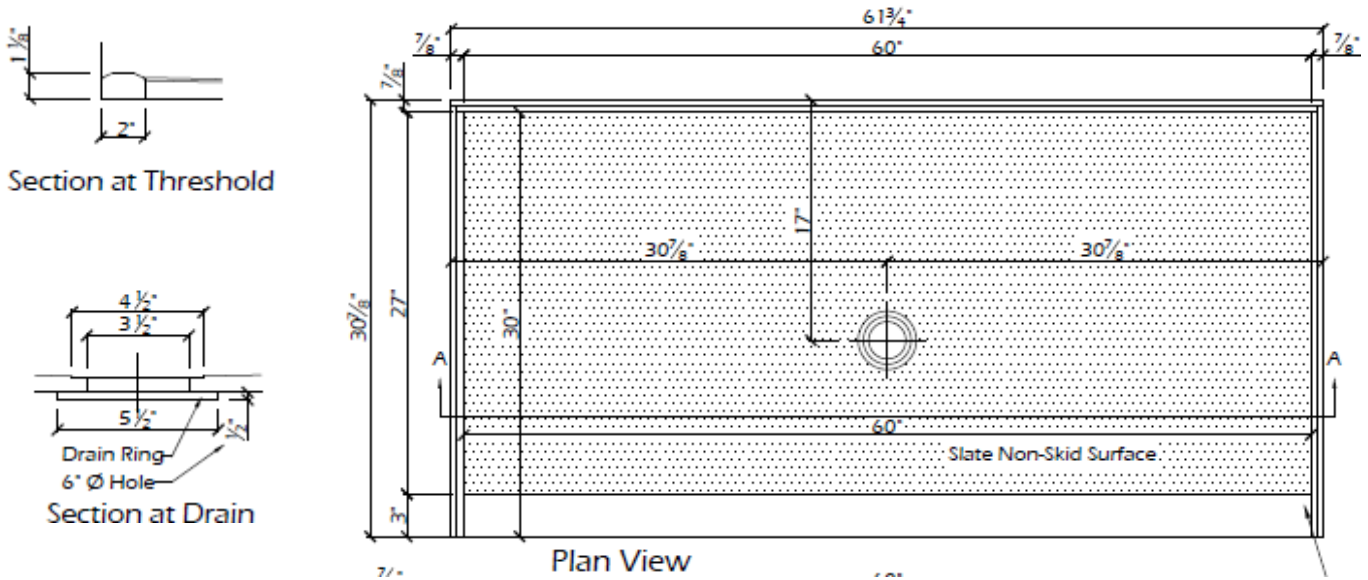

SB-3060LCCD-BH**BH SHOWER BASE**

LOW CURB

LIGATURE-RESISTANT CENTER DRAIN

Solid Surface Solutions

**DESCRIPTION:**

Interior Dimensions: 30" x 60"

Curb Type: Low Curb

Drain: Center Drain - custom drain location available

Compatible with the following Vendura ligature-resistant center drain covers:

500007

500008

ADA compliant

Textured Base—available in the solid and natural collection

Sanded Base—available in all Vendura colors and custom color matches