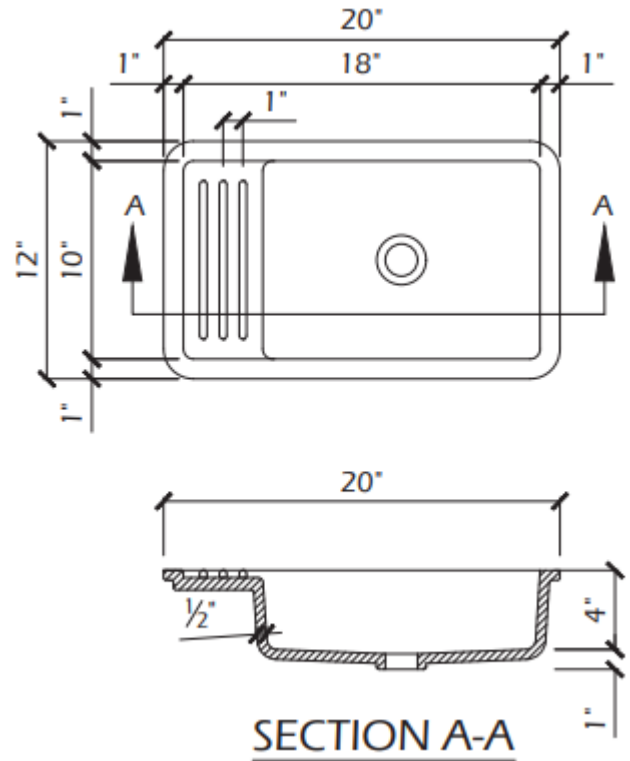

BL-1810FNVS

BOWL

VANITY BOWL

FINN

Solid Surface Solutions

DESCRIPTION:

Inside Dimensions (with integral drying rack):

	Length	Width	Depth
inches	18	10	4

Integral Bowl

Drain: 1 3/4" standard drain outlet

Not ADA compliant

Meets or exceeds ANSI/ICPA SS-1-2001 Performance standards for Solid Surface materials

Available in Vendura Solid, Natural and Granulated colors