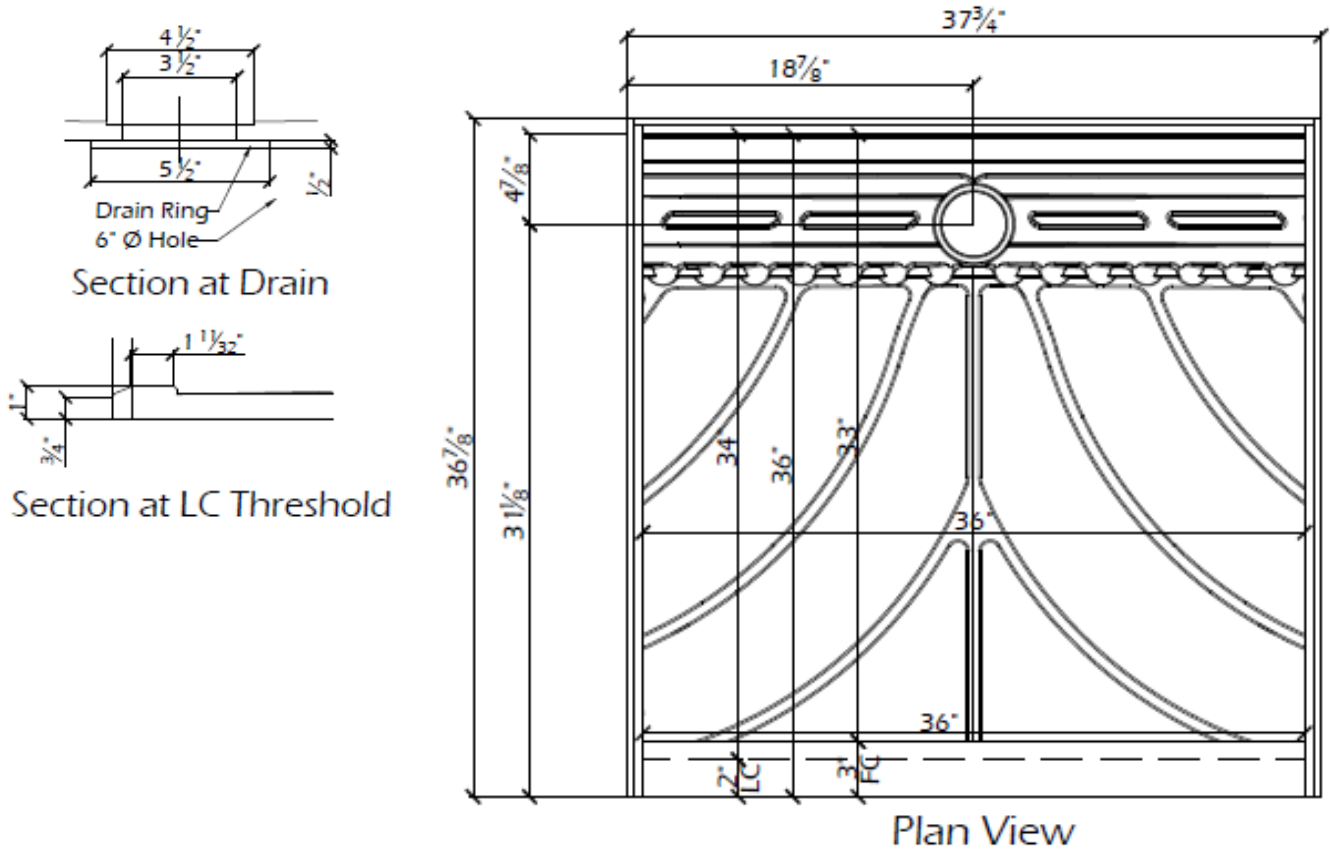

# BH SHOWER BASE

LOW CURB

TAMPER RESISTANT TRENCH DRAIN

Solid Surface Solutions

## DESCRIPTION:

Interior Dimensions: 36" x 36"

Curb Type: Low Curb

Drain: Rear Dual Trench Drain

Drain Cover secured with Tamper Resistant screws

ADA compliant

Textured Base—available in the solid and natural collection