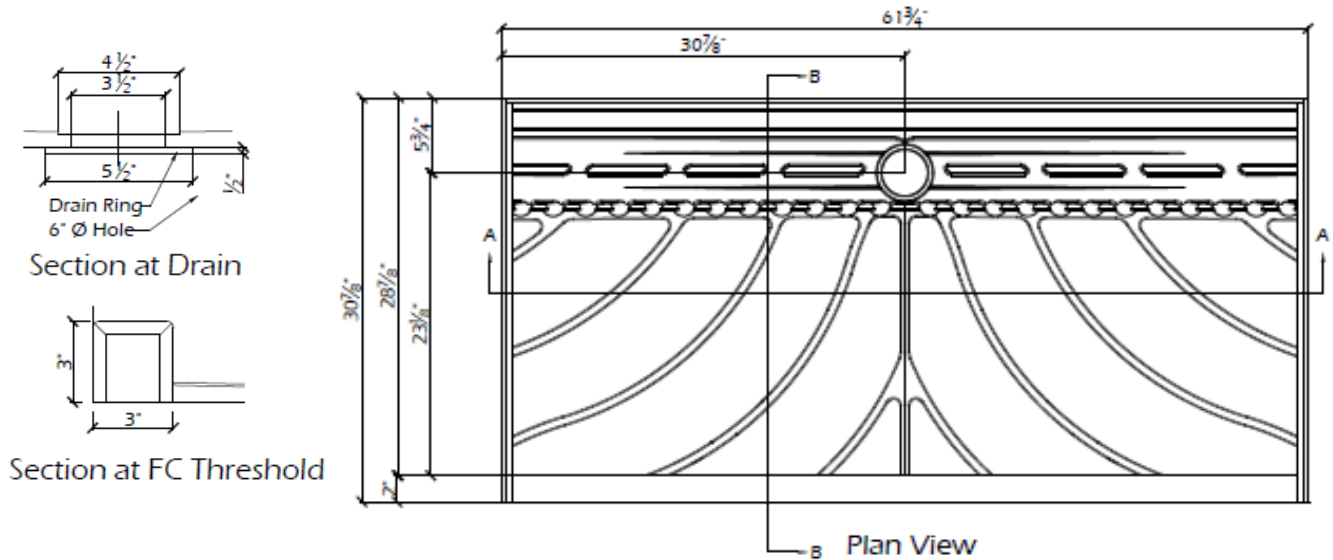

SB-3060RDTD-FC-BH

BH SHOWER BASE

FULL CURB

TAMPER RESISTANT TRENCH DRAIN

Solid Surface Solutions

DESCRIPTION:

Interior Dimensions: 30" x 60"

Curb Type: Full Curb

Drain: Rear Dual Trench Drain

Drain Cover secured with Tamper Resistant screws

Not ADA compliant

Textured Base—available in the solid and natural collection

Sanded Base—available in all Vendura colors and custom color matches