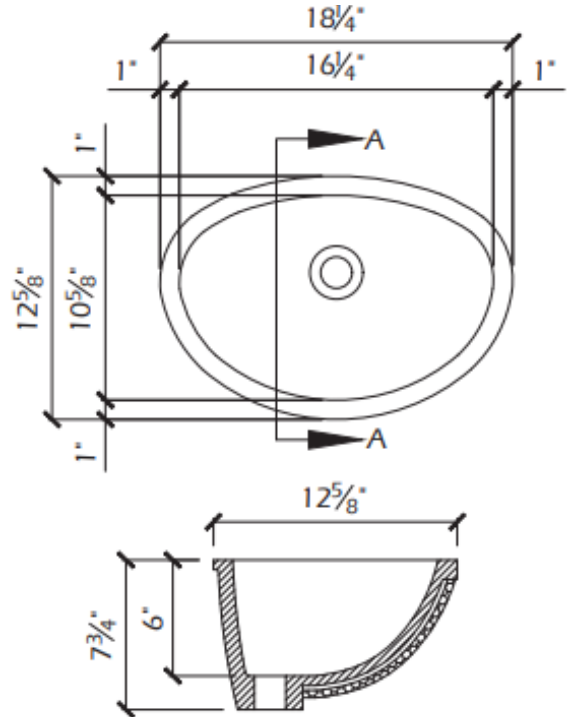

BL-1610SOVS

BOWL

VANITY BOWL

SMALL OVAL

Solid Surface Solutions

SECTION A-A

DESCRIPTION:

Inside Dimensions:

	Length	Width	Depth
inches	16 1/4	10 5/8	6

Integral Bowl

Drain: 1 3/4" standard drain outlet

ADA compliant

Meets or exceeds ANSI/ICPA SS-1-2001 Performance standards for Solid Surface materials

Available in Vendura Solid, Natural and Granulated colors