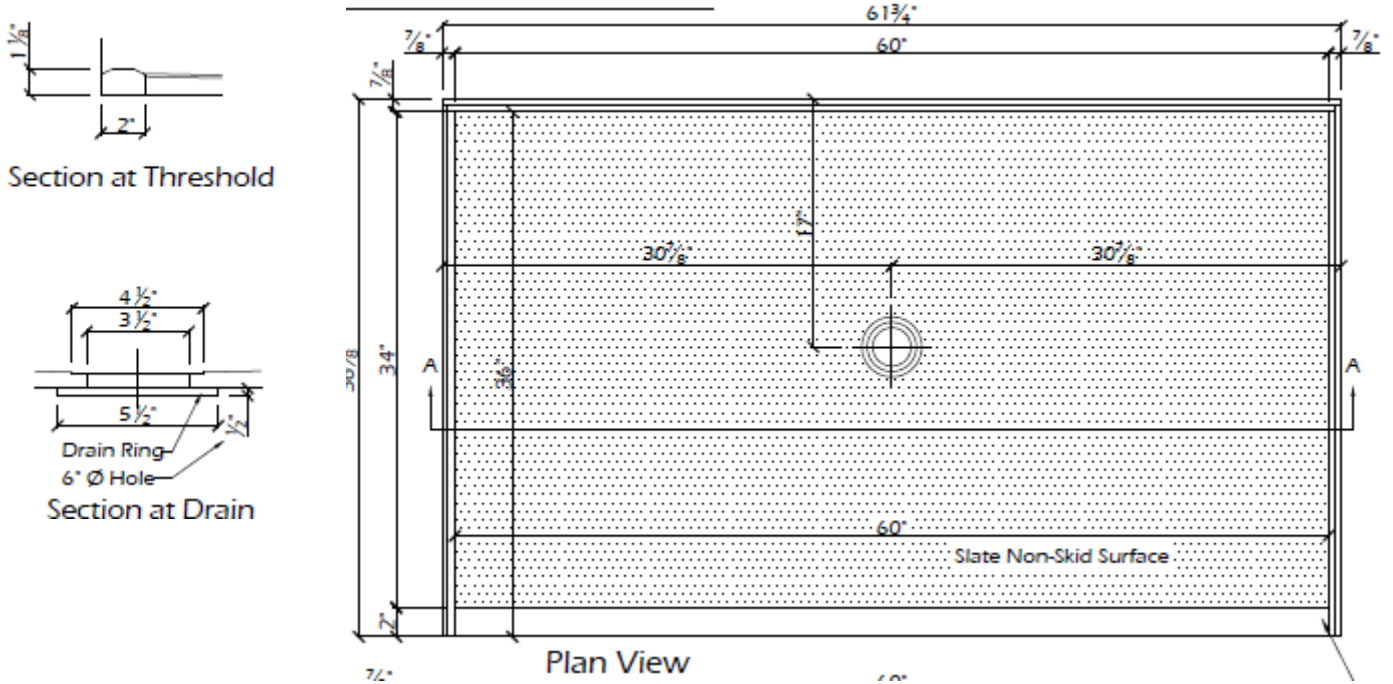

# SB-3660LCCD-BH

LOW CURB

# BH SHOWER BASE

LIGATURE-RESISTANT CENTER DRAIN

Solid Surface Solutions

## DESCRIPTION:

Interior Dimensions: 36" x 60"

Curb Type: Low Curb

Drain: Center Drain - custom drain location available

Compatible with the following Vendura ligature-resistant center drain covers:

500007