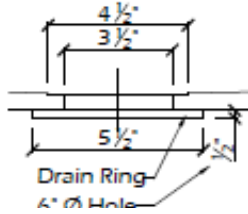

SB-3060FCCD-BH

BH SHOWER BASE

FULL CURB

LIGATURE-RESISTANT CENTER DRAIN

Solid Surface Solutions

Section at Threshold

DESCRIPTION:

Interior Dimensions: 30" x 60"

Curb Type: Full Curb

Drain: Center Drain - custom drain location available

Compatible with the following Vendura ligature-resistant center drain covers:

500007

500008

Not ADA compliant

Textured Base—available in the solid and natural collection