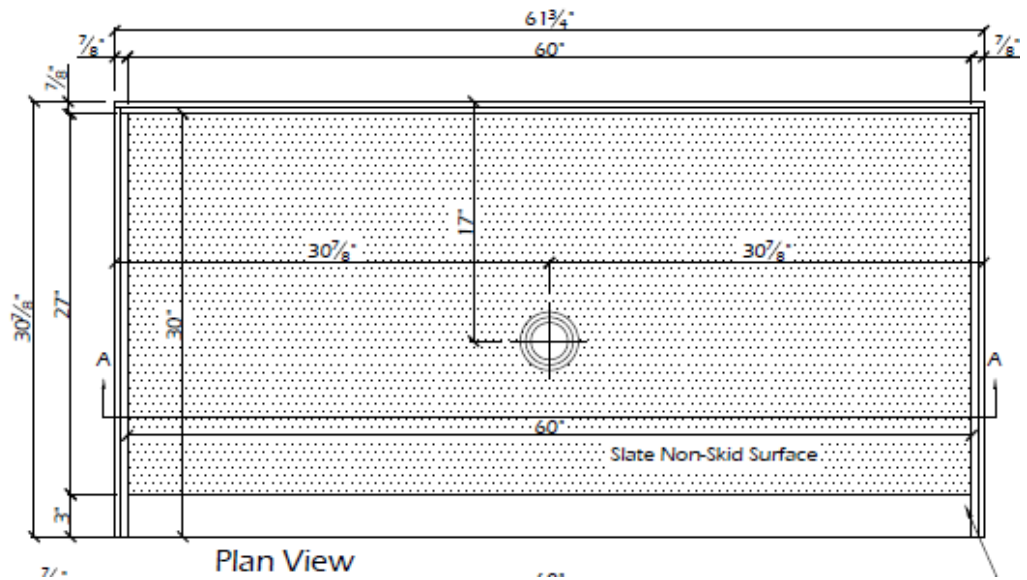

SB-3060FCCD-BH

BH SHOWER BASE

FULL CURB

LIGATURE-RESISTANT CENTER DRAIN

Solid Surface Solutions

Section at Threshold

DESCRIPTION:

Interior Dimensions: 30" x 60"

Curb Type: Full Curb

Drain: Center Drain - custom drain location available

Compatible with the following Vendura ligature-resistant center drain covers:

500007

500008

Not ADA compliant

Textured Base—available in the solid and natural collection

Sanded Base—available in all Vendura colors and custom color matches

**View "Shower Base Options" document for additional design capabilities