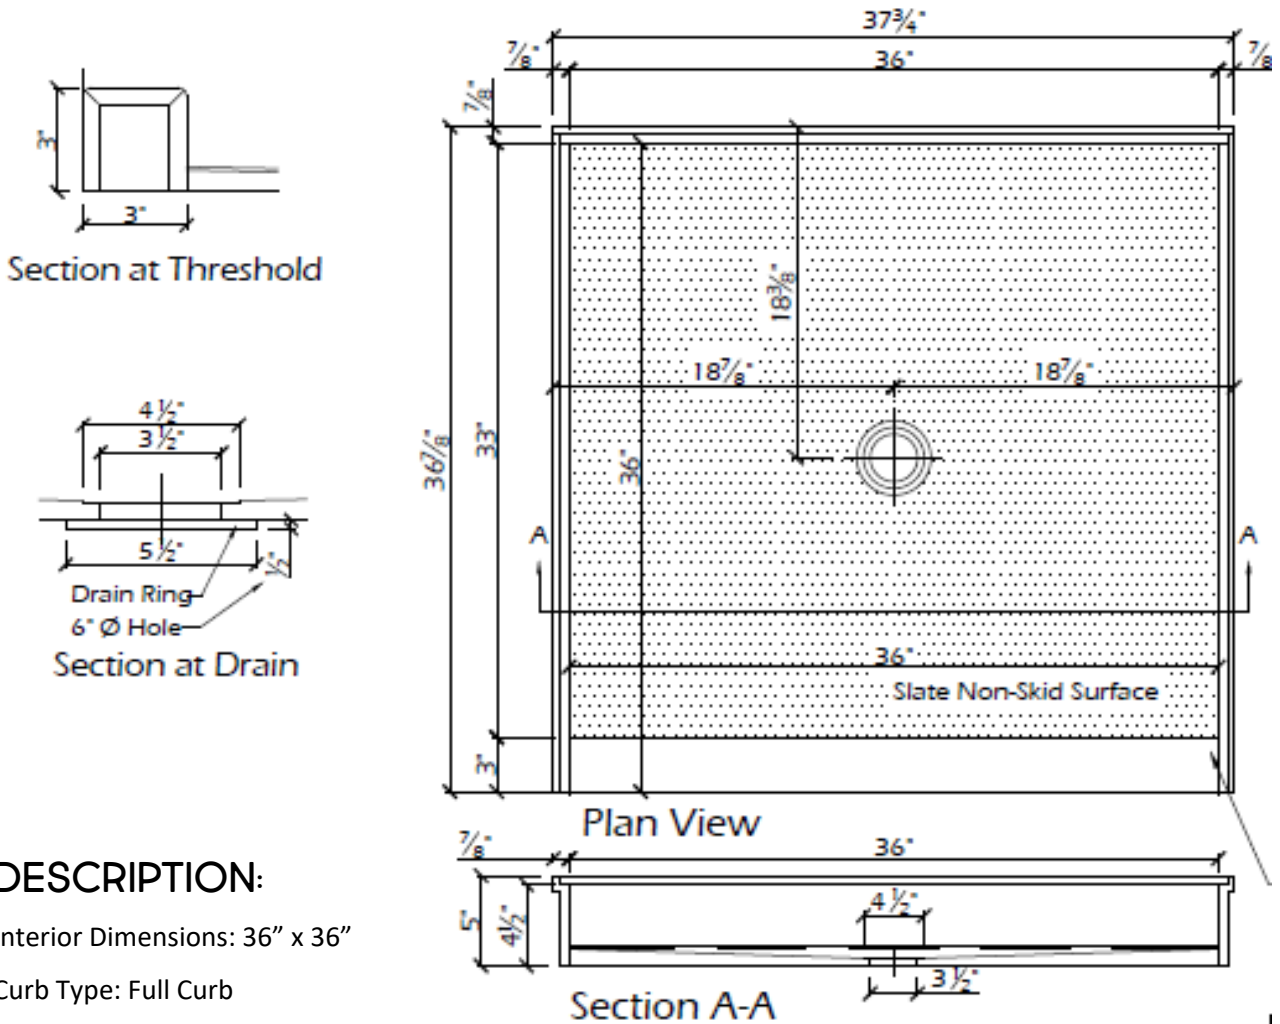

SB-3636FCCD-BH**BH SHOWER BASE**

FULL CURB

LIGATURE-RESISTANT CENTER DRAIN

Solid Surface Solutions

**DESCRIPTION:**

Interior Dimensions: 36" x 36"

Curb Type: Full Curb

Drain: Center Drain - custom drain location available

Compatible with the following Vendura ligature-resistant center drain covers:

500007

500008

Not ADA compliant

Textured Base—available in the solid and natural collection

Sanded Base—available in all Vendura colors and custom color matches

**View "Shower Base Options" document for additional design capabilities