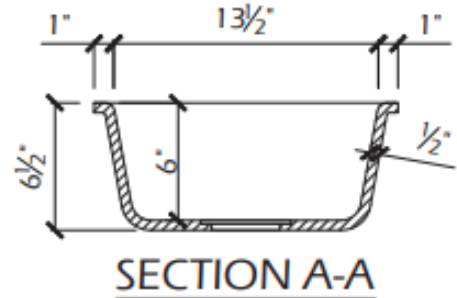

**BL-1310SBRS**

**SINK**

SINK

SMALL BAR SINK

Solid Surface Solutions

**DESCRIPTION:**

Inside Dimensions:

	Length	Width	Depth
inches	13 1/2	10 3/4	6

Integral Bowl

Drain: 3 1/2" standard drain outlet

Not ADA compliant

Meets or exceeds ANSI/ICPA SS-1-2001 Performance standards for Solid Surface materials

Available in Vendura Solid, Natural and Granulated colors