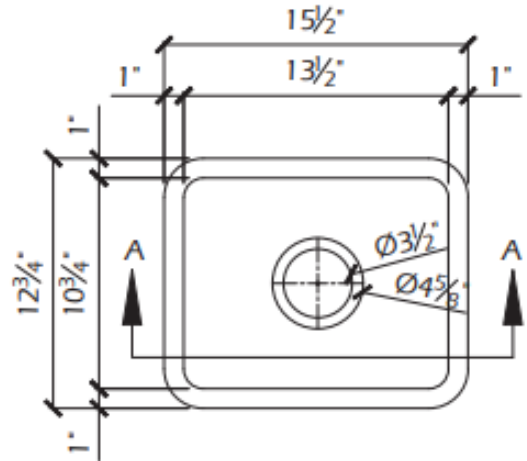

**BL-1310SBRS**

**SINK**

SINK

SMALL BAR SINK

Solid Surface Solutions

**DESCRIPTION:**

Inside Dimensions:

	Length	Width	Depth
inches	13 1/2	10 3/4	6

Integral Bowl

Drain: 3 1/2" standard drain outlet

Not ADA compliant

Meets or exceeds ANSI/ICPA SS-1-2001 Performance standards for Solid Surface materials

Available in Vendura Solid, Natural and Granulated colors