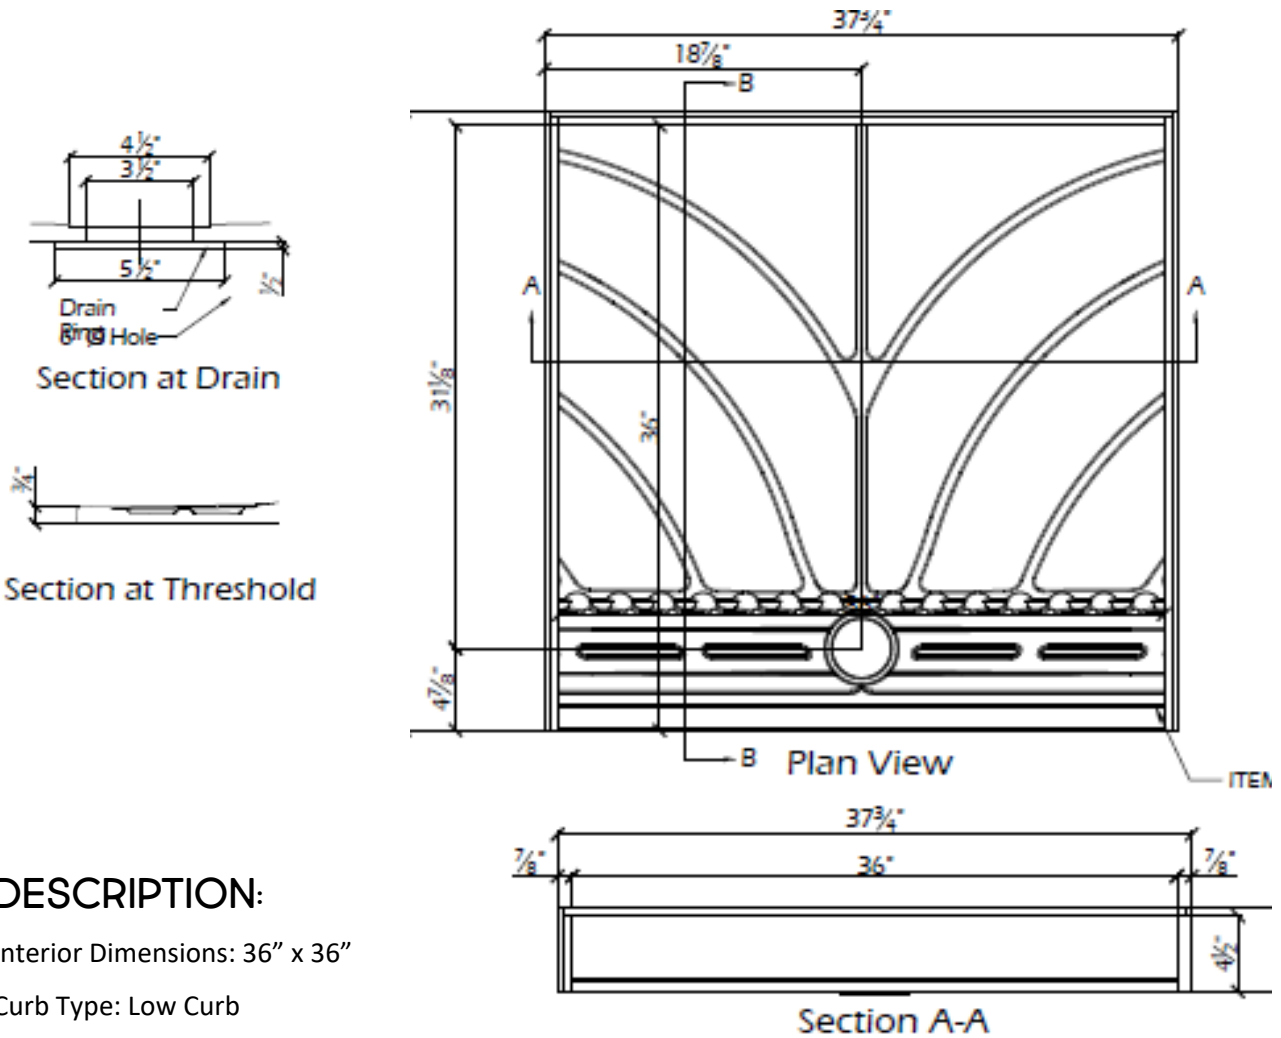

SB-3636FDTD-BH

BH SHOWER BASE

LOW CURB

TAMPER RESISTANT TRENCH DRAIN

Solid Surface Solutions

DESCRIPTION:

Interior Dimensions: 36" x 36"

Curb Type: Low Curb

Drain: Front Dual Trench Drain

Drain Cover secured with Tamper Resistant screws

ADA compliant

Textured Base—available in the solid and natural collection

Sanded Base—available in all Vendura colors and custom color matches