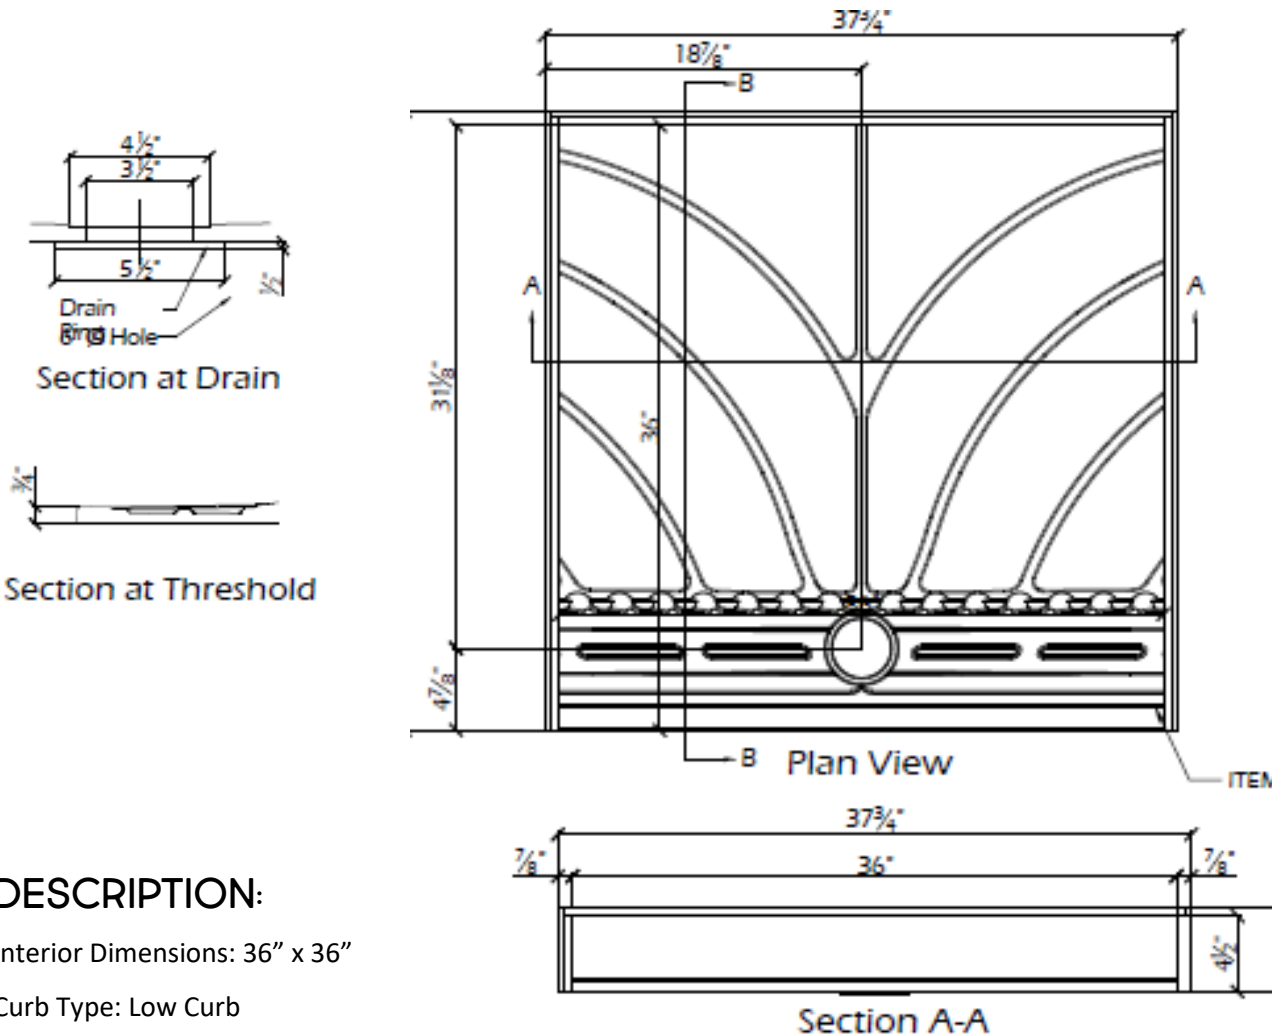

3636FDTD

SHOWER BASE

LOW CURB

FRONT DUAL TRENCH DRAIN

Solid Surface Solutions

DESCRIPTION:

Interior Dimensions: 36" x 36"

Curb Type: Low Curb

Drain: Front Dual Trench Drain

ADA compliant

Textured Base—available in the solid and natural collection

Sanded Base—available in all Vendura colors and custom color matches

Available with Ligature-Resistant Drain Option