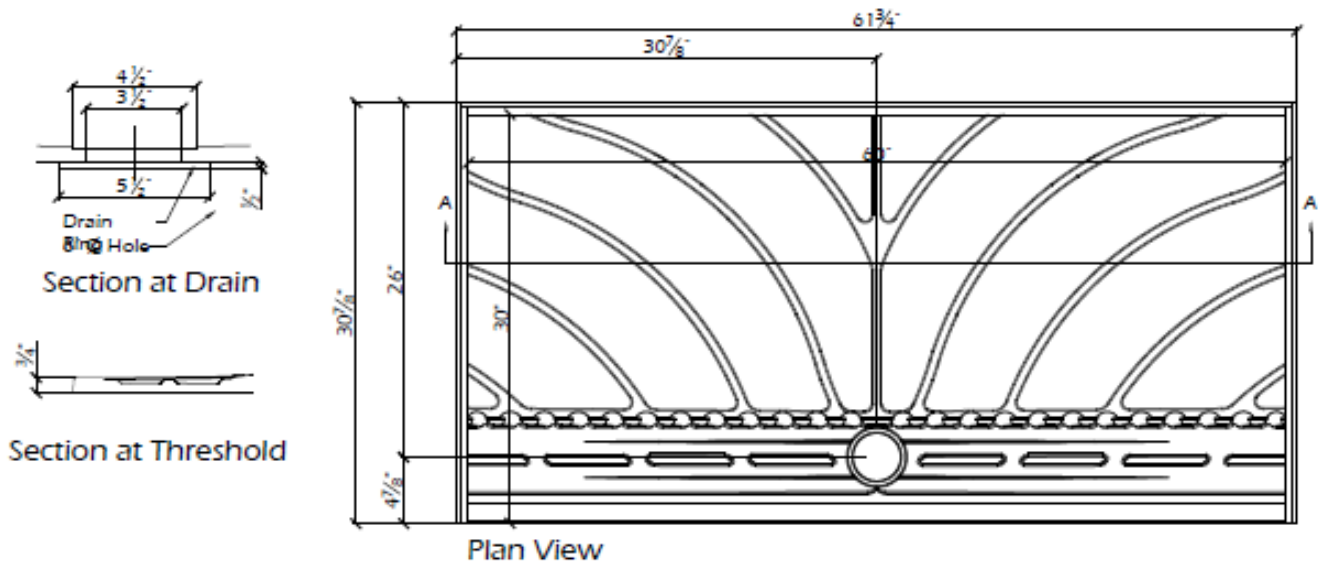

SB-3060FDTD-BH

BH SHOWER BASE

LOW CURB

TAMPER RESISTANT TRENCH DRAIN

Solid Surface Solutions

DESCRIPTION:

Interior Dimensions: 30" x 60"

Curb Type: Low Curb

Drain: Front Dual Trench Drain

Drain Cover secured with Tamper Resistant screws

ADA compliant

Textured Base—available in the solid and natural collection

Sanded Base—available in all Vendura colors and custom color matches