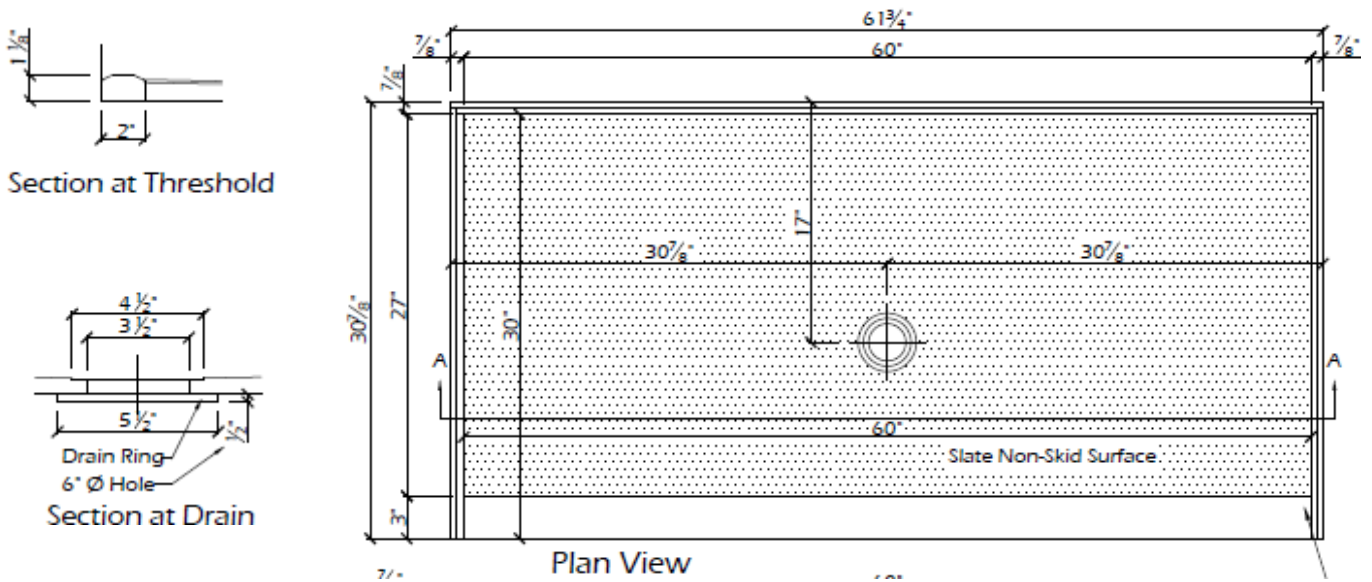

# SB-3060LCCD

LOW CURB

# SHOWER BASE

CENTER DRAIN

Solid Surface Solutions

## DESCRIPTION:

Interior Dimensions: 30" x 60"

Curb Type: Low Curb

Drain: Center Drain - custom drain location available

ADA compliant

Textured Base—available in the solid and natural collection

Sanded Base—available in all Vendura colors and custom color matches